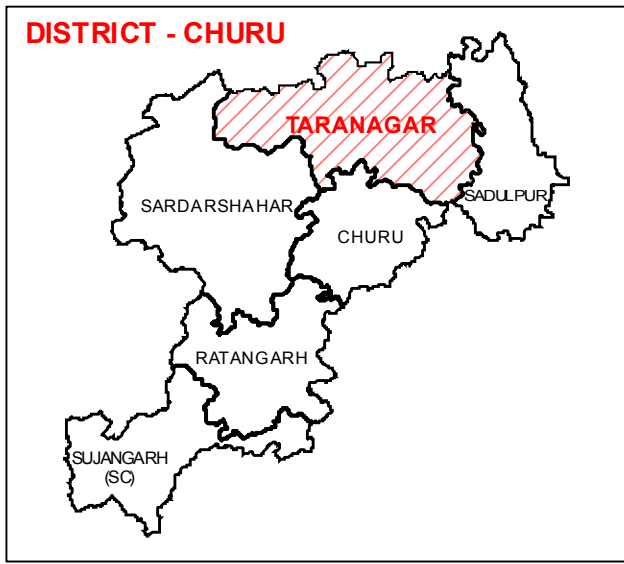

ASSEMBLY CONSTITUENCY - TARANAGAR-20 DISTRICT - CHURU

Legend

- Ⓣ Tehsil Headquarter
- Ⓡ ILR Headquarter
- Ⓟ Patwar Circle Headquarter
- Tehsil Name Tehsil Boundary
- ILR Circle Name ILR Circle Boundary
- Patwar Circle Boundary Patwar Circle Boundary
- Village Name Village Boundary