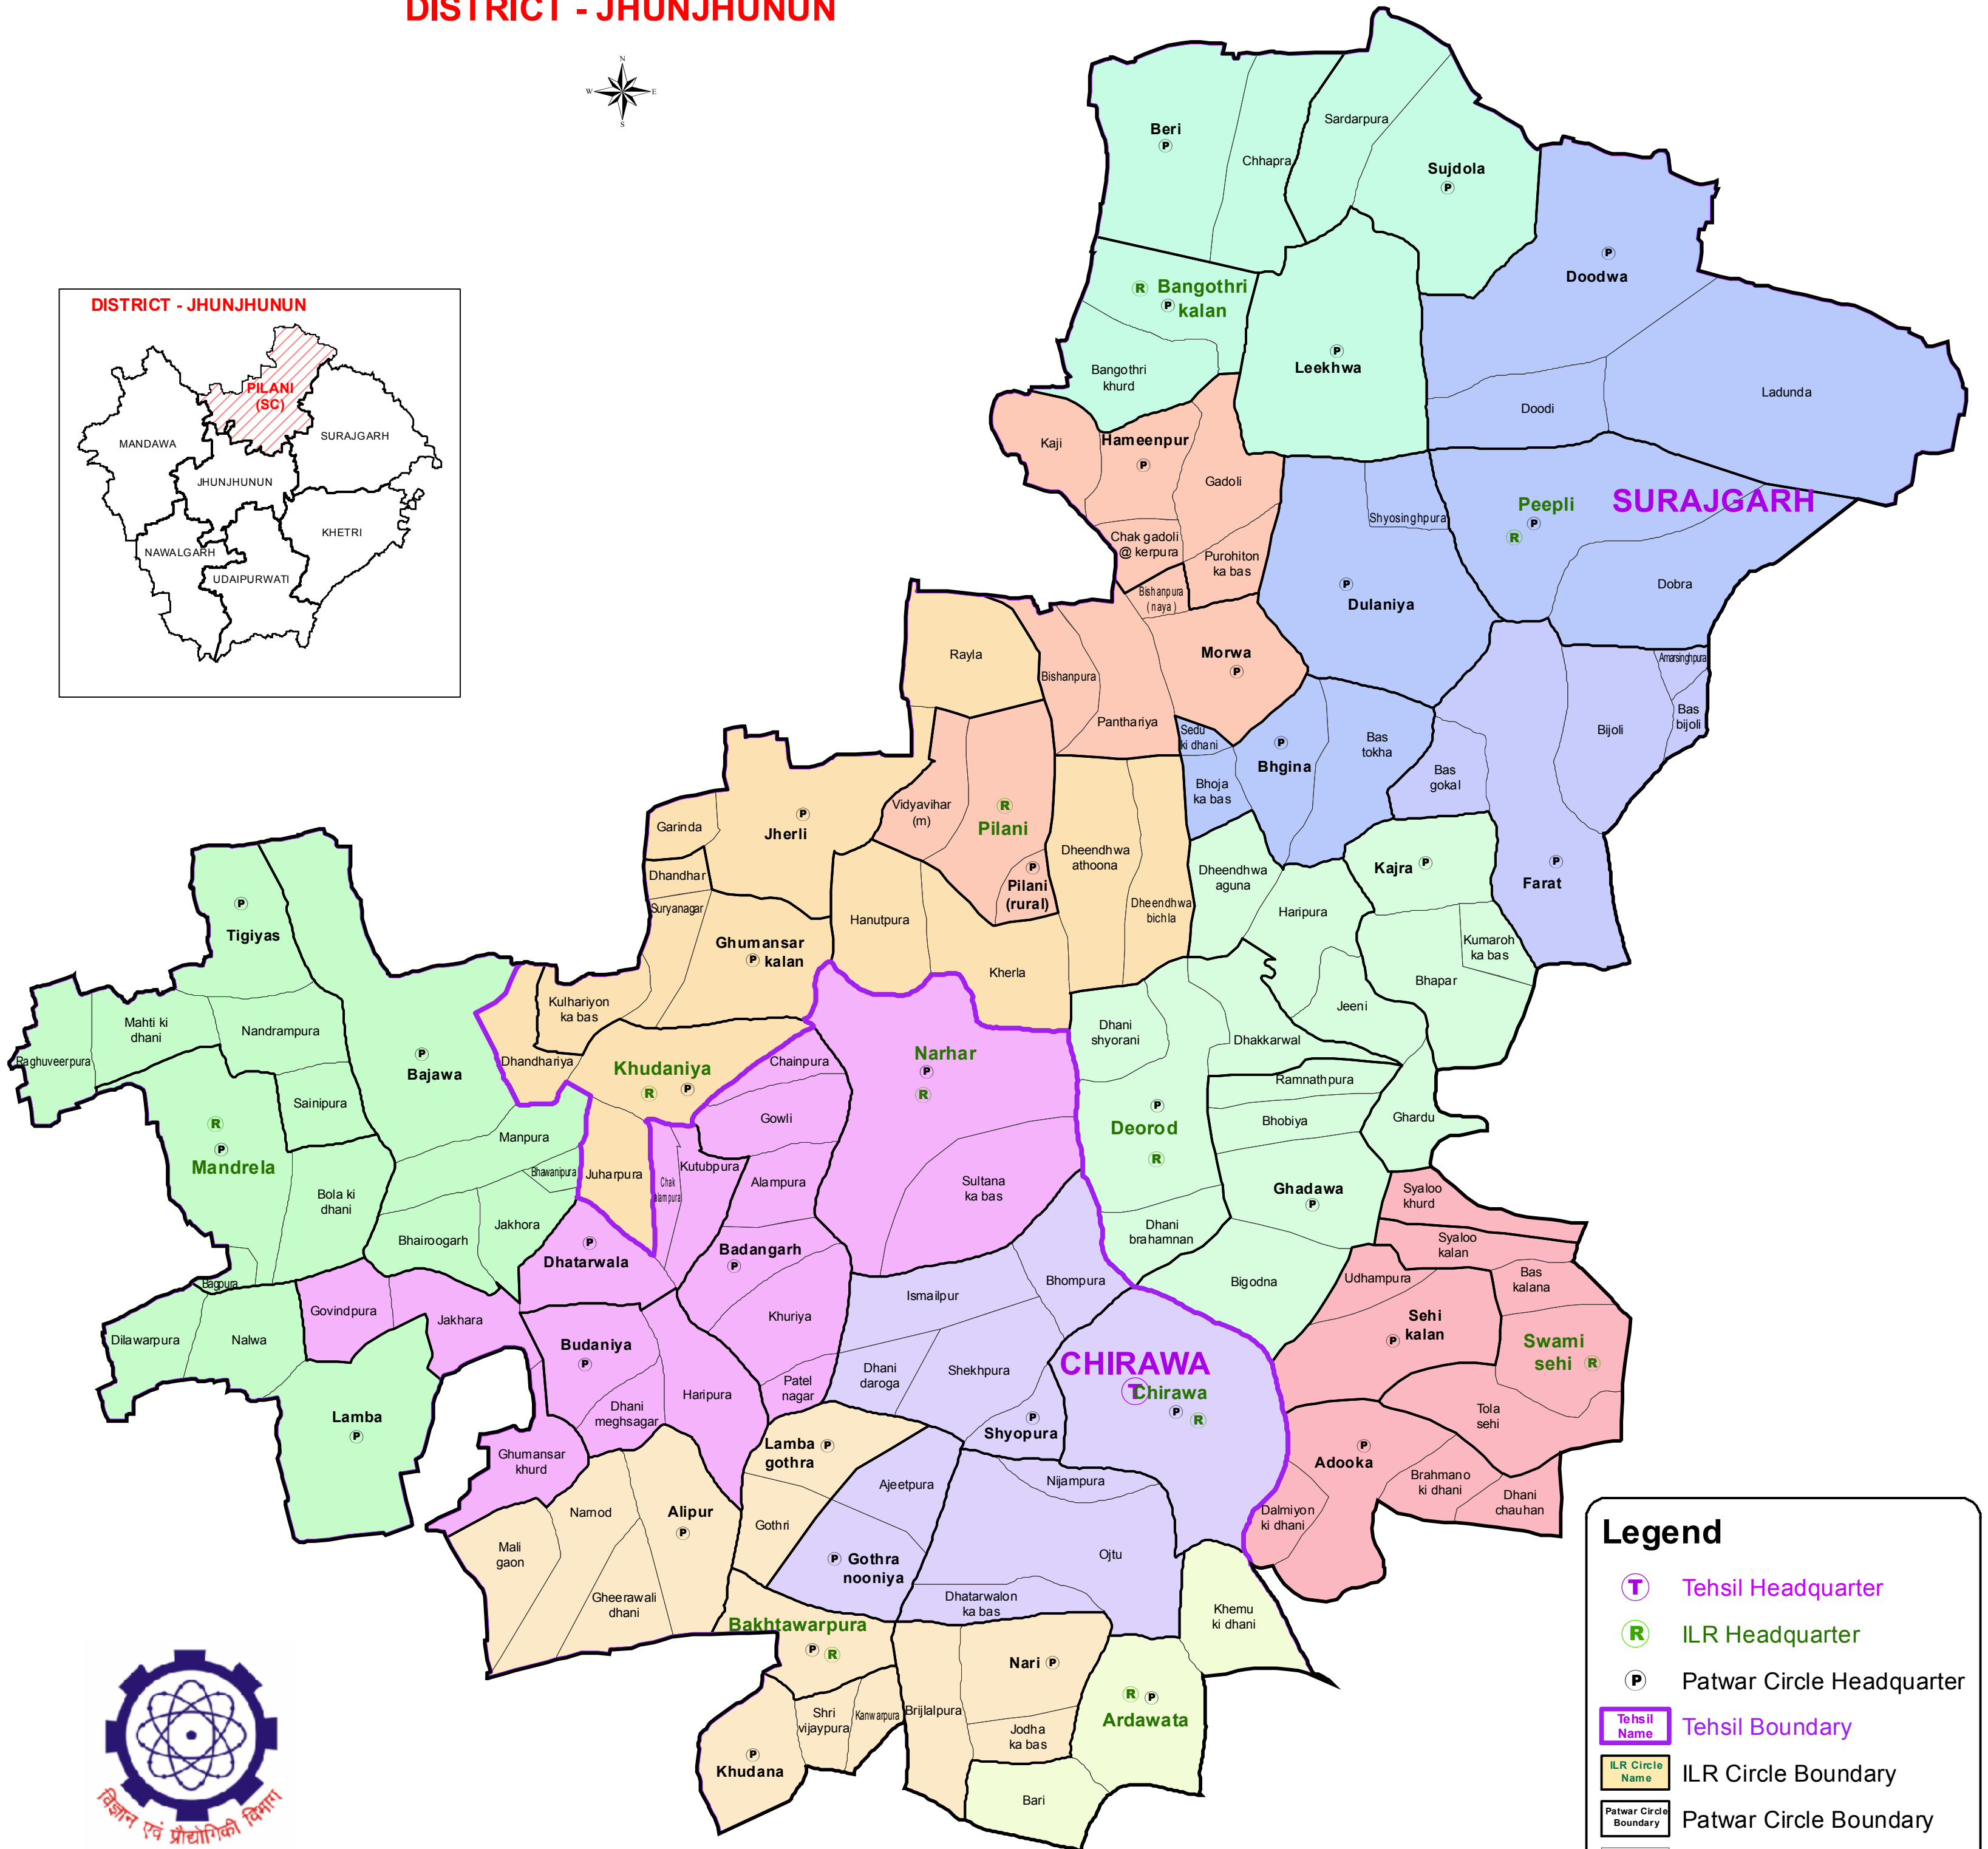

ASSEMBLY CONSTITUENCY - PILANI (SC)-25 DISTRICT - JHUNJHUNUN

Legend

- Ⓣ Tehsil Headquarter
- Ⓡ ILR Headquarter
- P Patwar Circle Headquarter
- Tehsil Boundary
- ILR Circle Boundary
- Patwar Circle Boundary
- Village Boundary