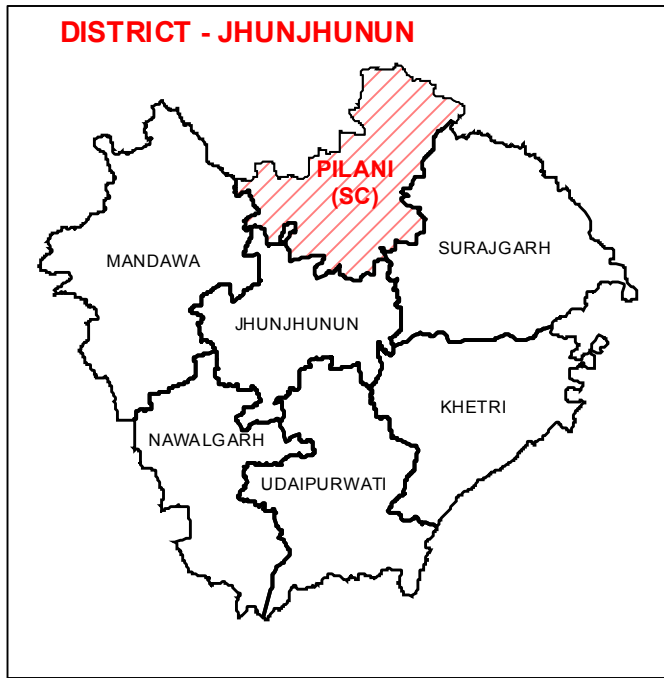

ASSEMBLY CONSTITUENCY - PILANI (SC)-25 DISTRICT - JHUNJHUNUN

Legend

- Ⓣ Tehsil Headquarter
- Ⓡ ILR Headquarter
- P Patwar Circle Headquarter
- Tehsil Boundary
- ILR Circle Boundary
- Patwar Circle Boundary
- Village Boundary