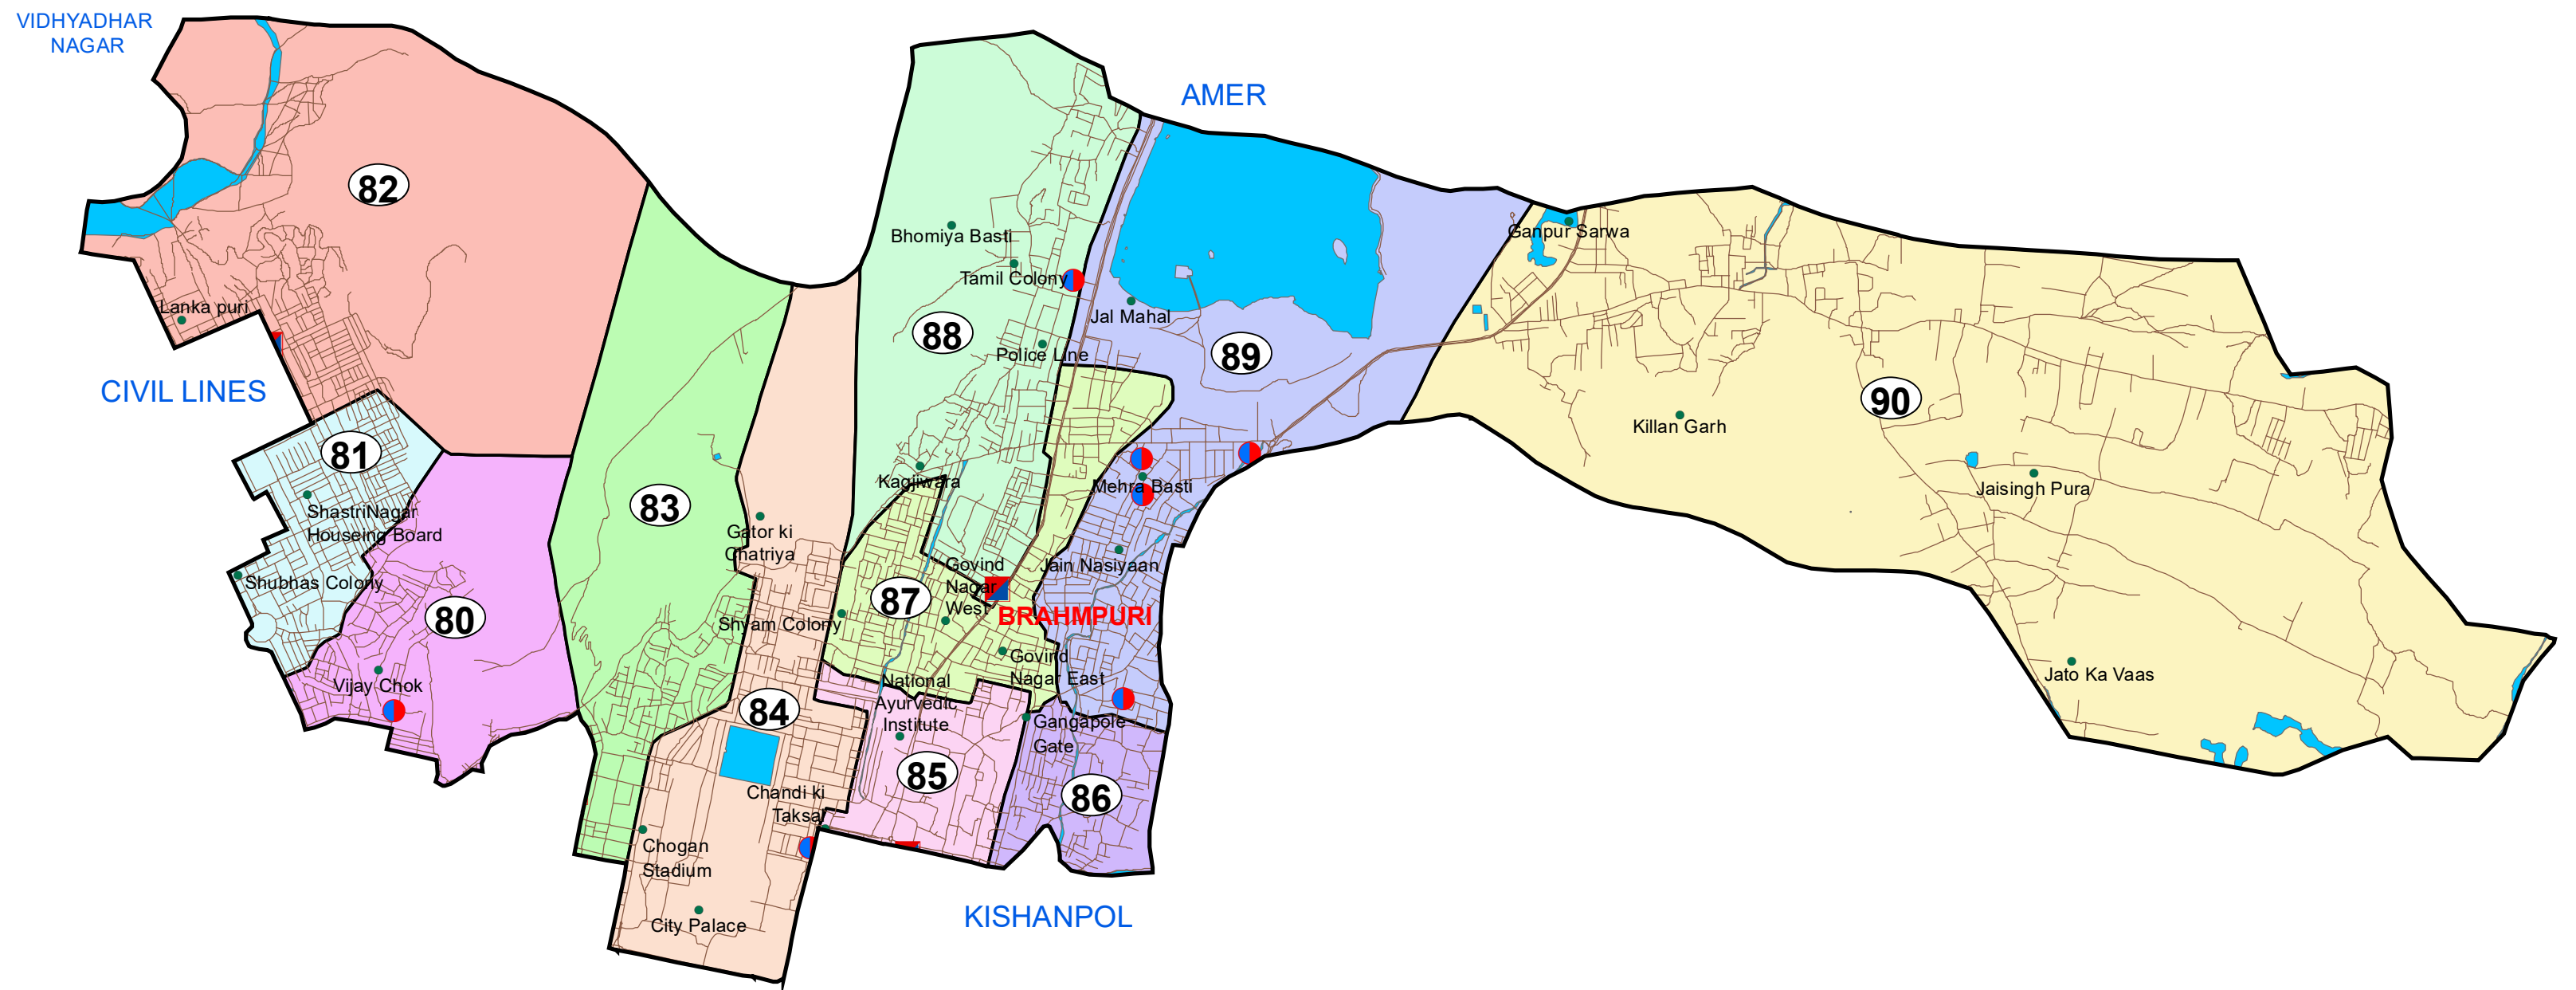

**MAP SHOWING WARD BOUNDARIES &  
ASSEMBLY CONSTITUENCY - HAWAMAHAL - (49), JAIPUR**

**Legend**

- ★ SP OFFICE
- POLICE STATION
- POLICE CHOWKI
- IMPORTANT LOCATIONS
- RAILWAY LINE
- ROADS
- RIVER / WATER BODIES
- WARD BOUNDARY