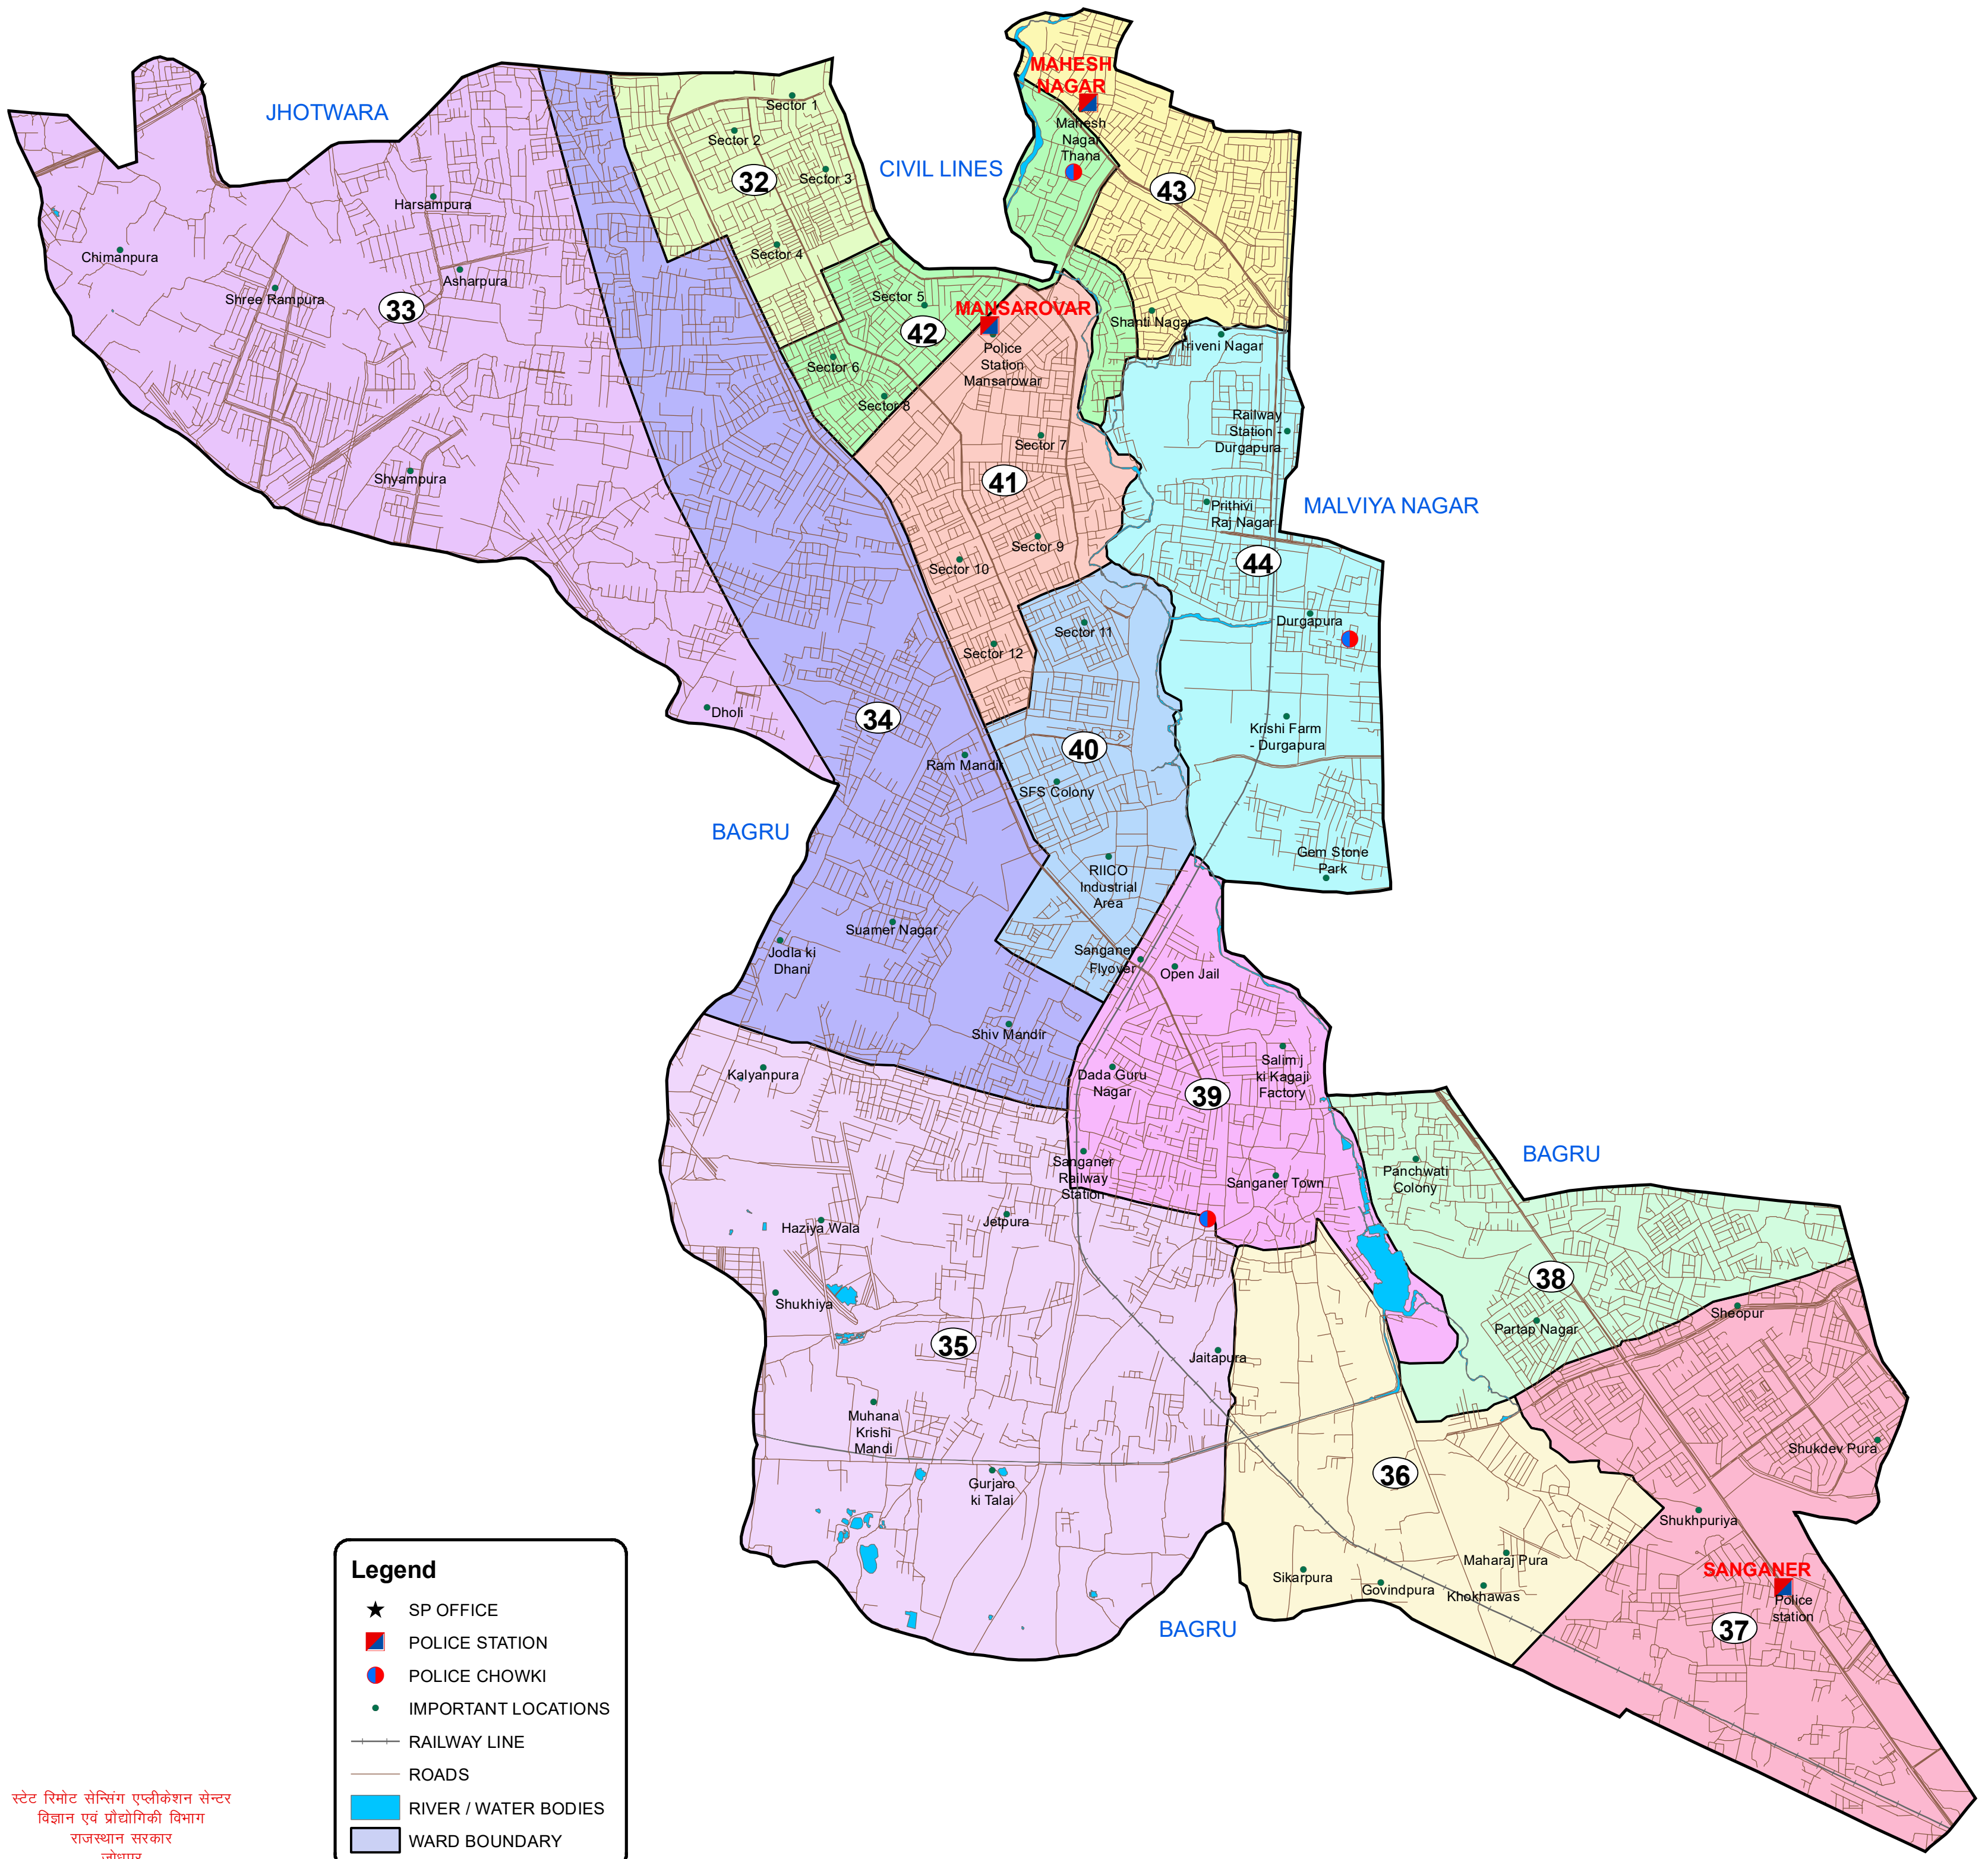

MAP SHOWING WARD BOUNDARIES & ASSEMBLY CONSTITUENCY - SANGANER- (55) , JAIPUR

Legend

- ★ SP OFFICE
- POLICE STATION
- POLICE CHOWKI
- IMPORTANT LOCATIONS
- RAILWAY LINE
- ROADS
- RIVER / WATER BODIES
- WARD BOUNDARY