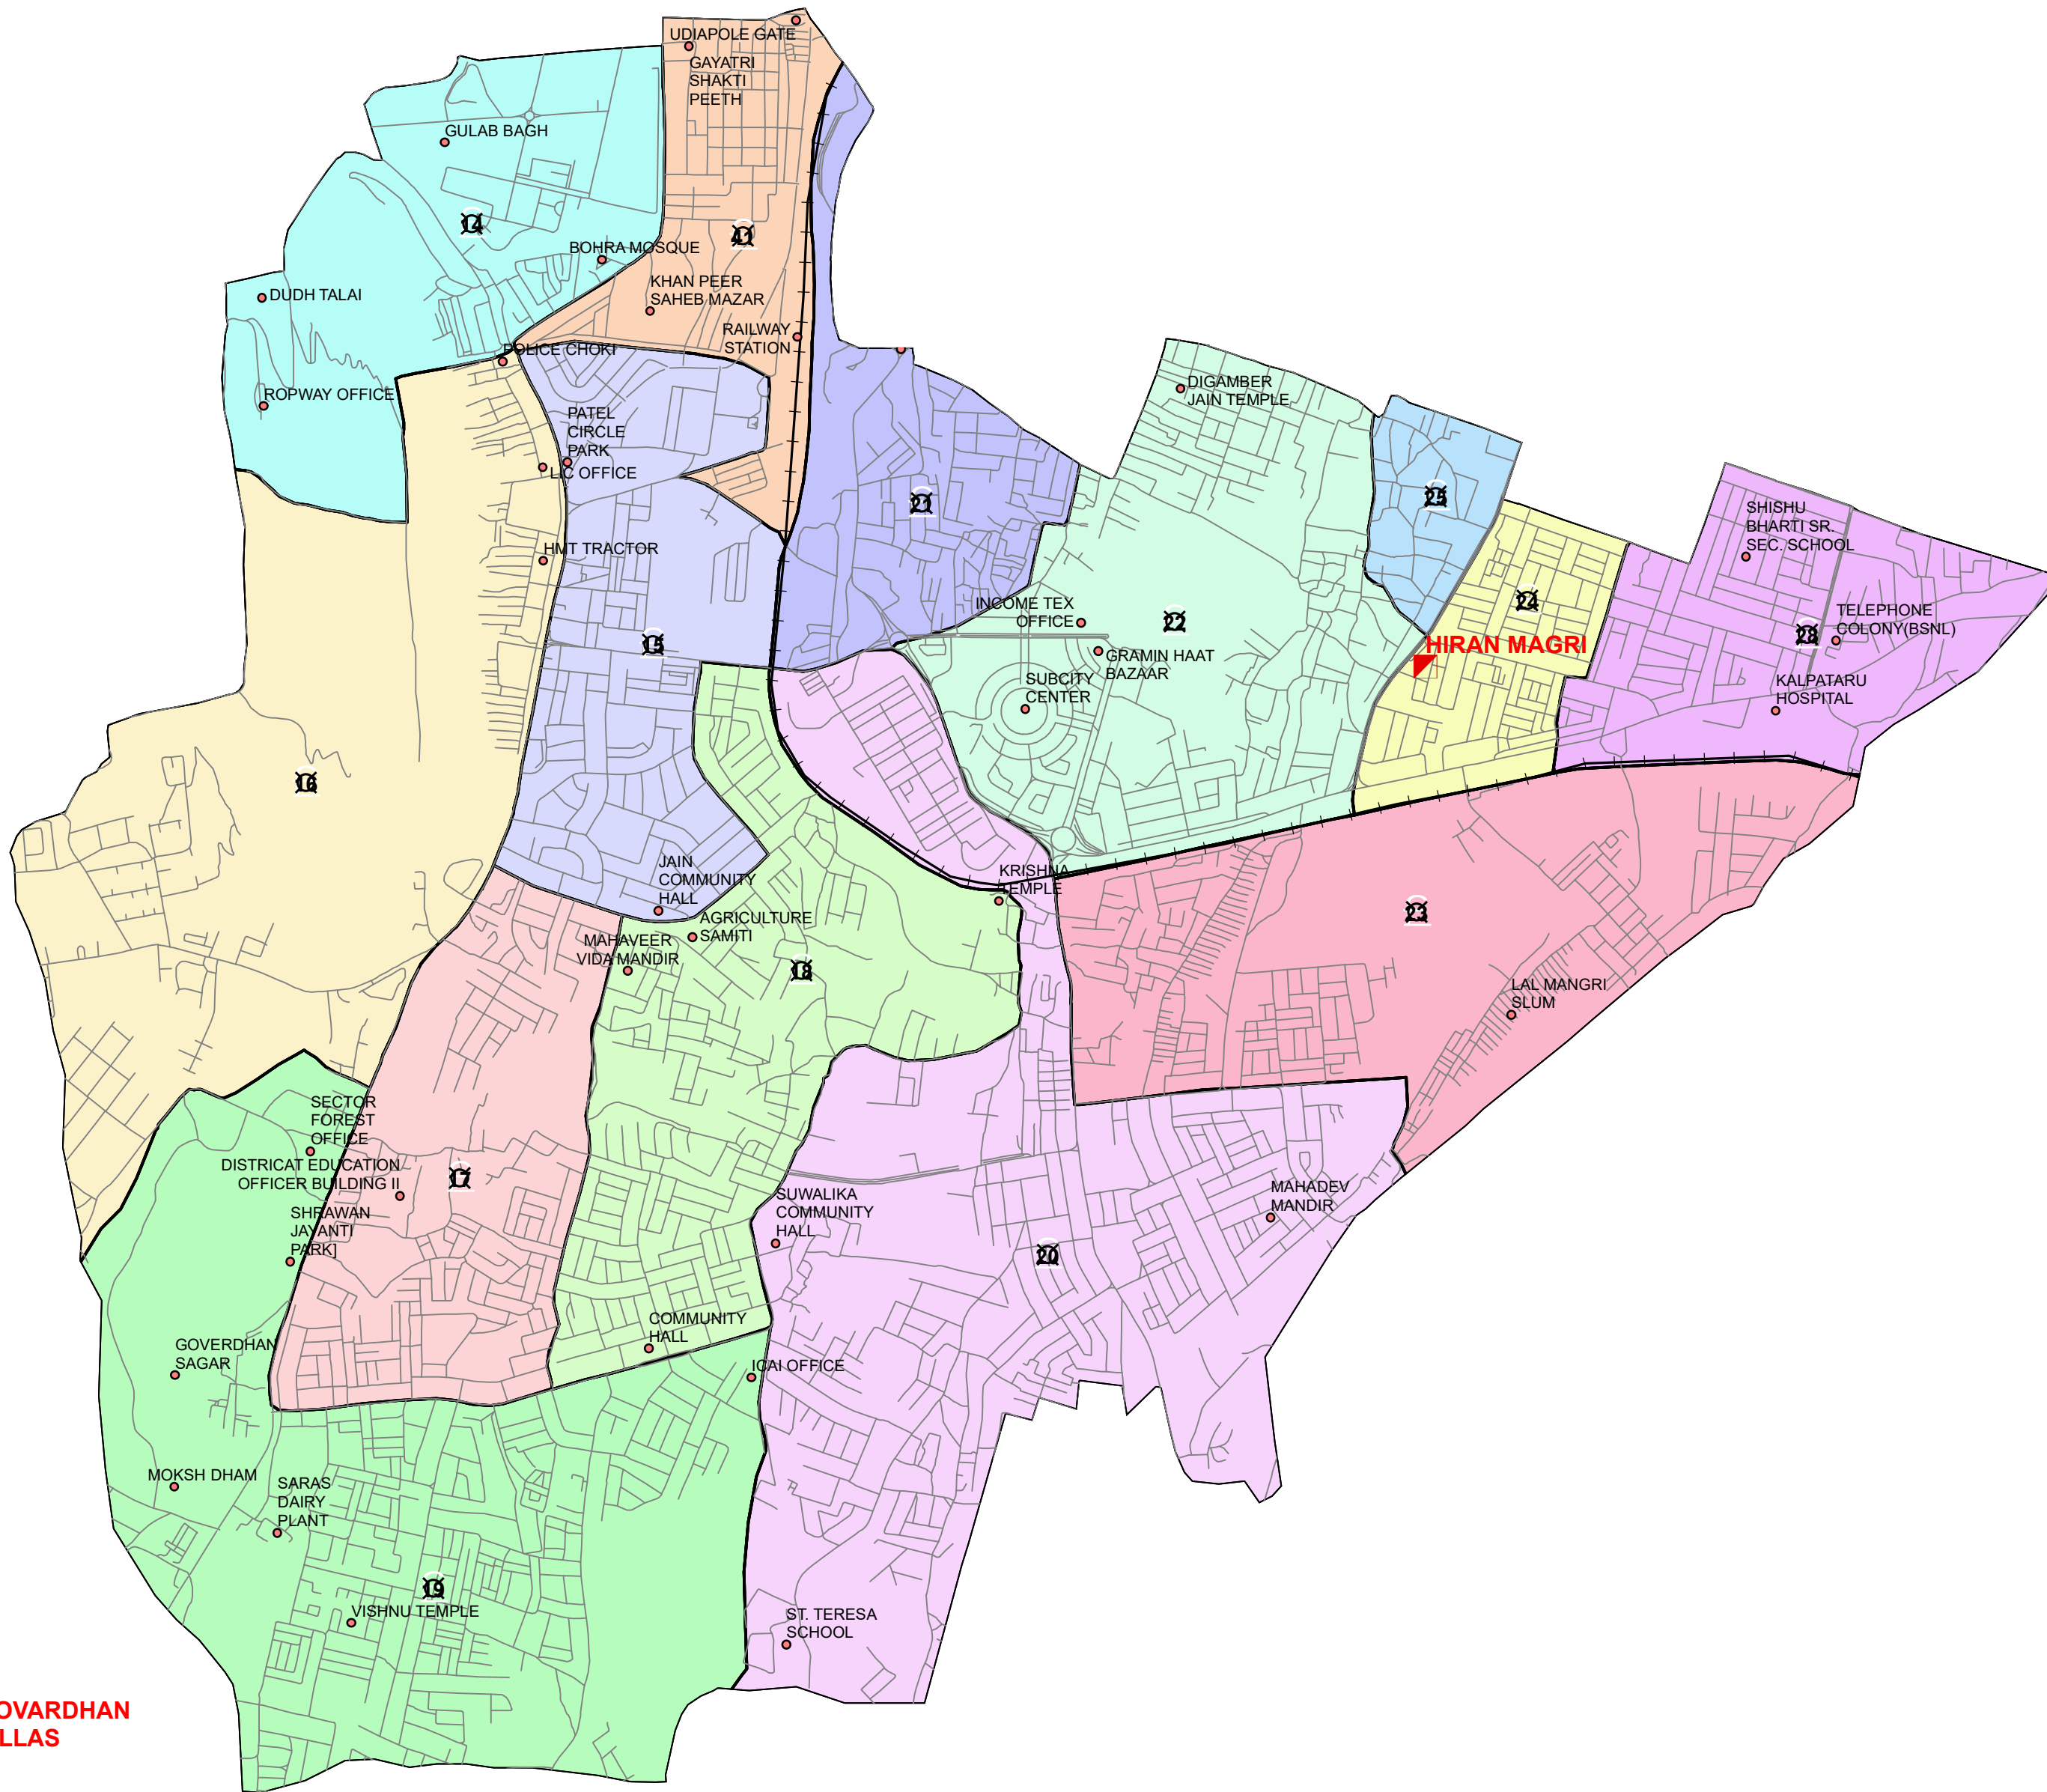

GHANTA GHAR

DHANMANDI

ASSEMBLY CONSTITUENCY UDAIPUR (RURAL) ST- 152 (PART)

SURAJPOL

GOVARDHAN
VILLAS

Legend

- POLICE STATION
- LOCATION
- RAIL
- ROAD
- WARD BOUNDARY