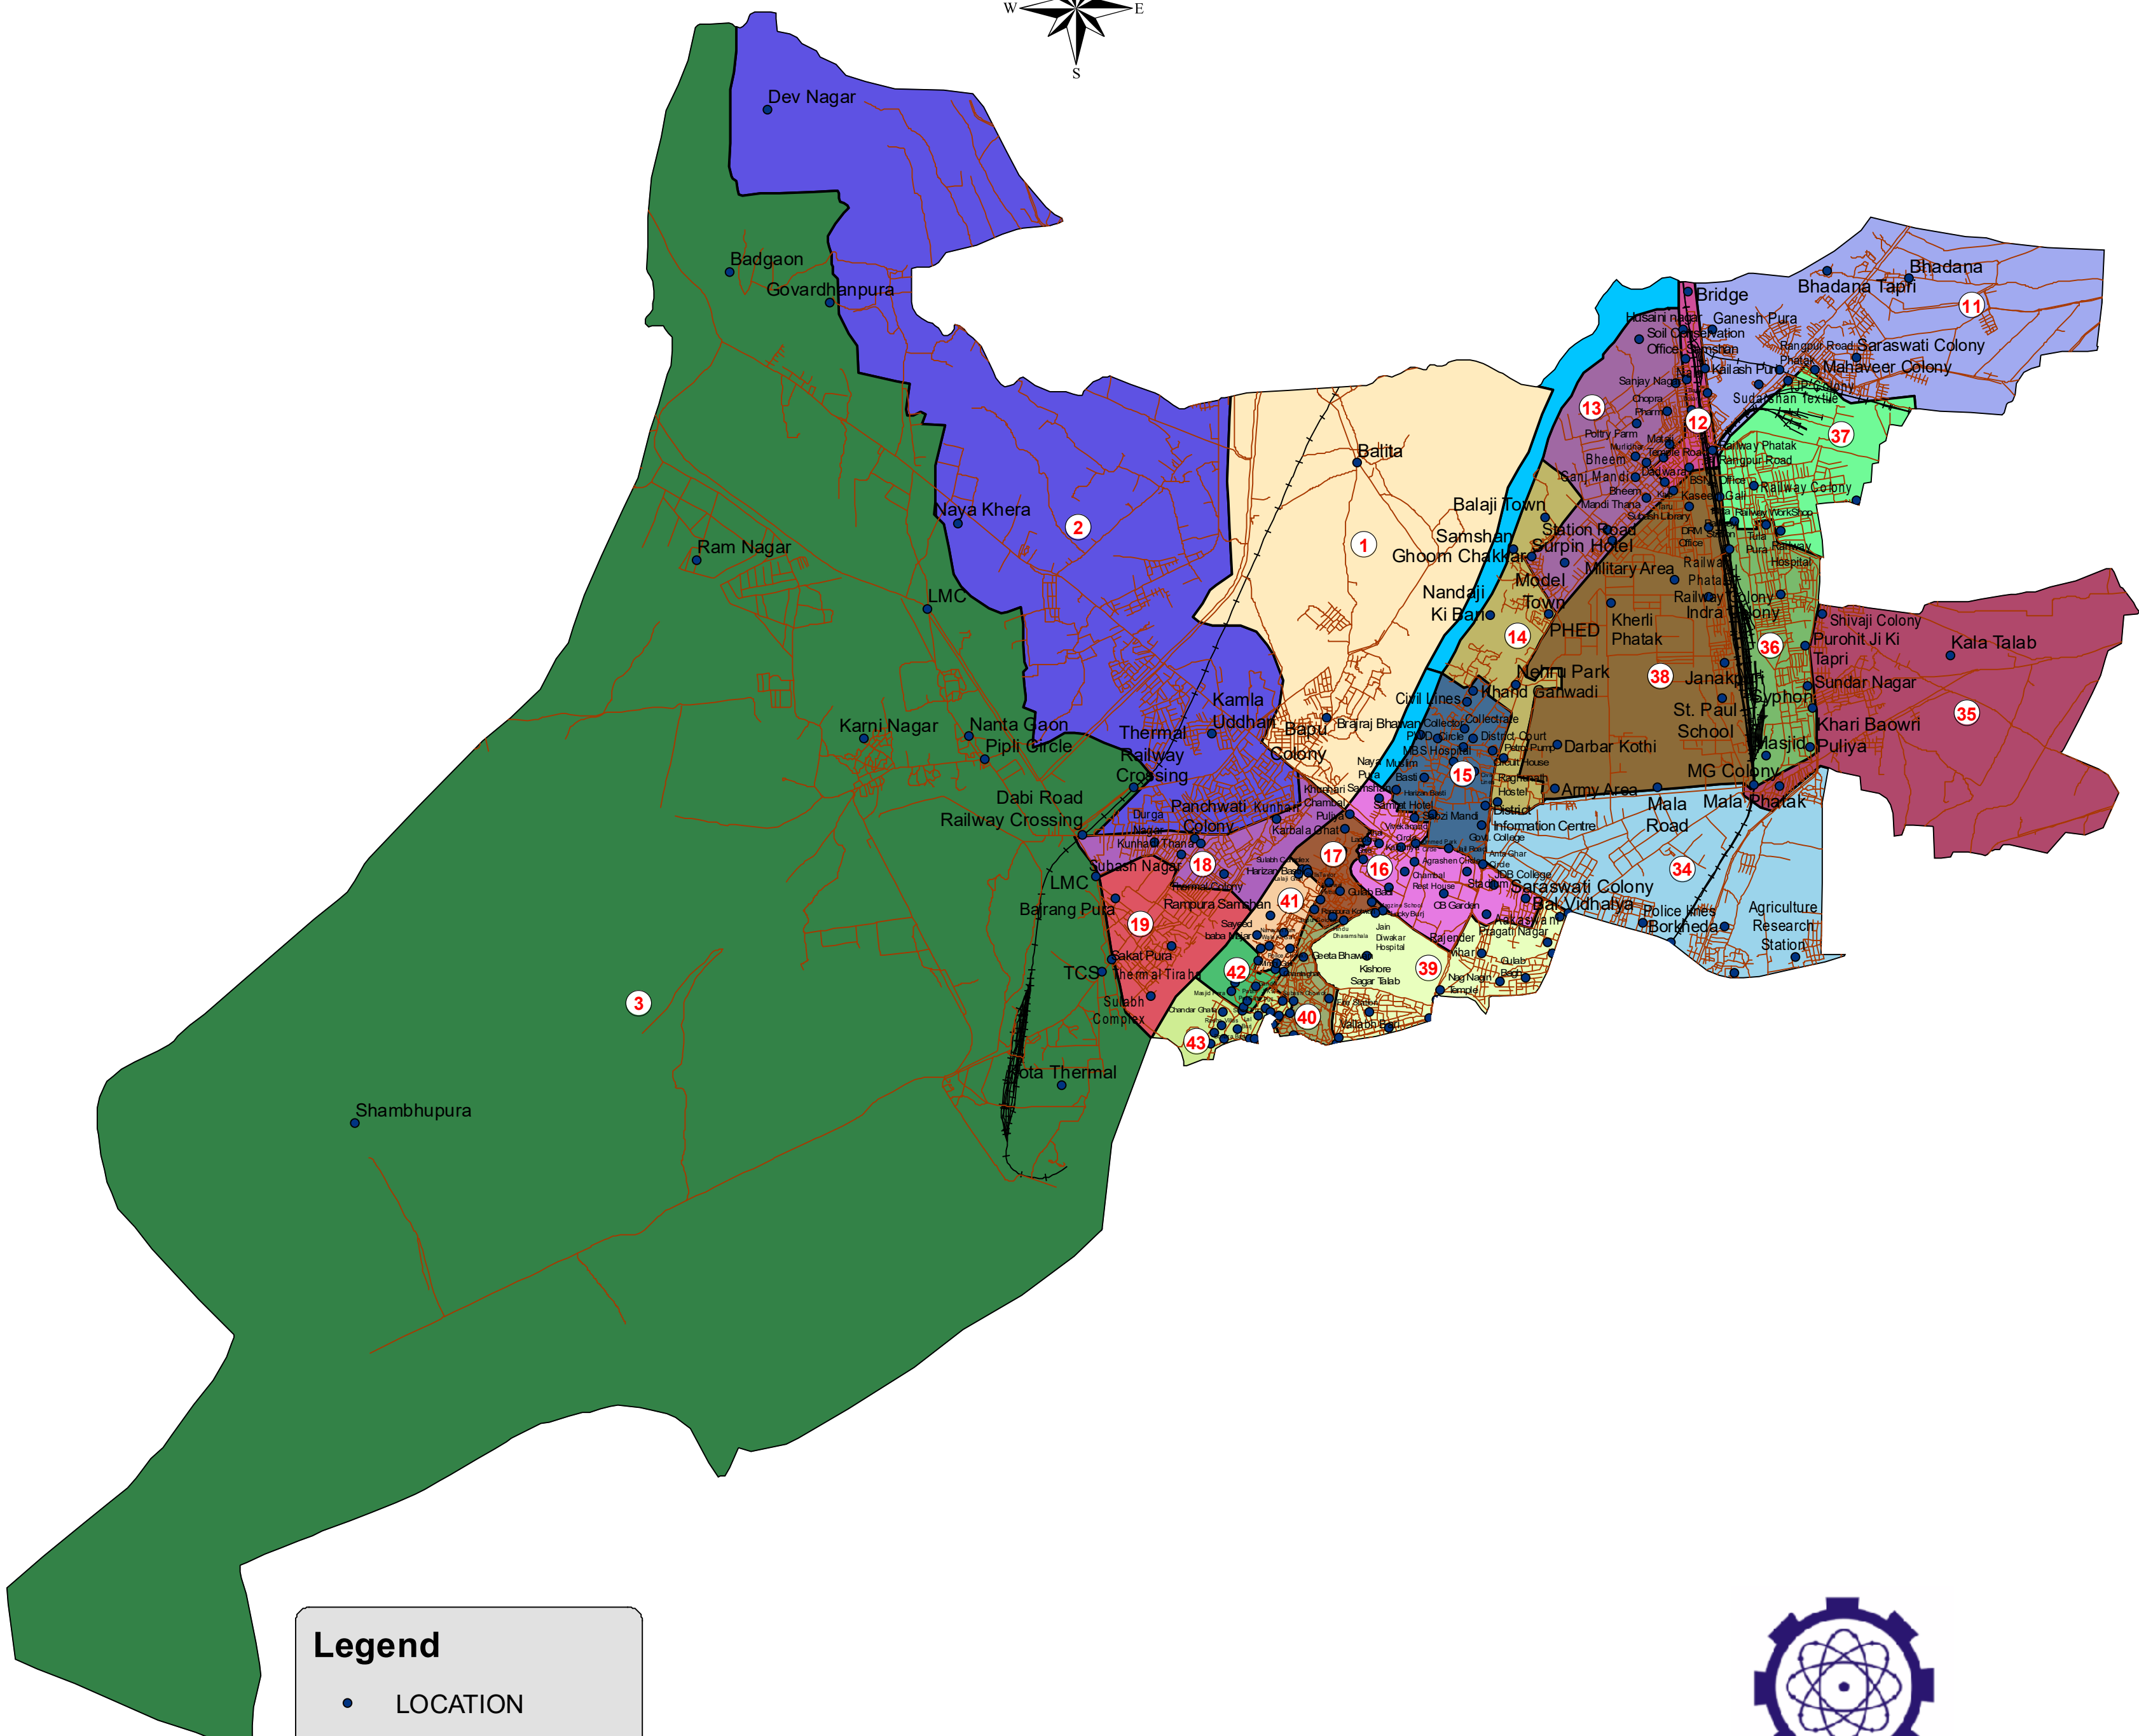

MAP SHOWING WARD BOUNDARIES ASSEMBLY CONSTITUENCY - KOTA NORTH (189)

Legend

- LOCATION
- ROAD
- +—+— RAIL
- ▭ WARD BOUNDARY

*STATE REMOTE SENSING APPLICATION CENTRE
Department of Science & Technology
JODHPUR*

NOTE- INCLUDING VILLAGE AREA OF LADPURA (191) GIRDHARPURA, GORDHANPURA, DEVNAGAR & SHAMBHUPURA**