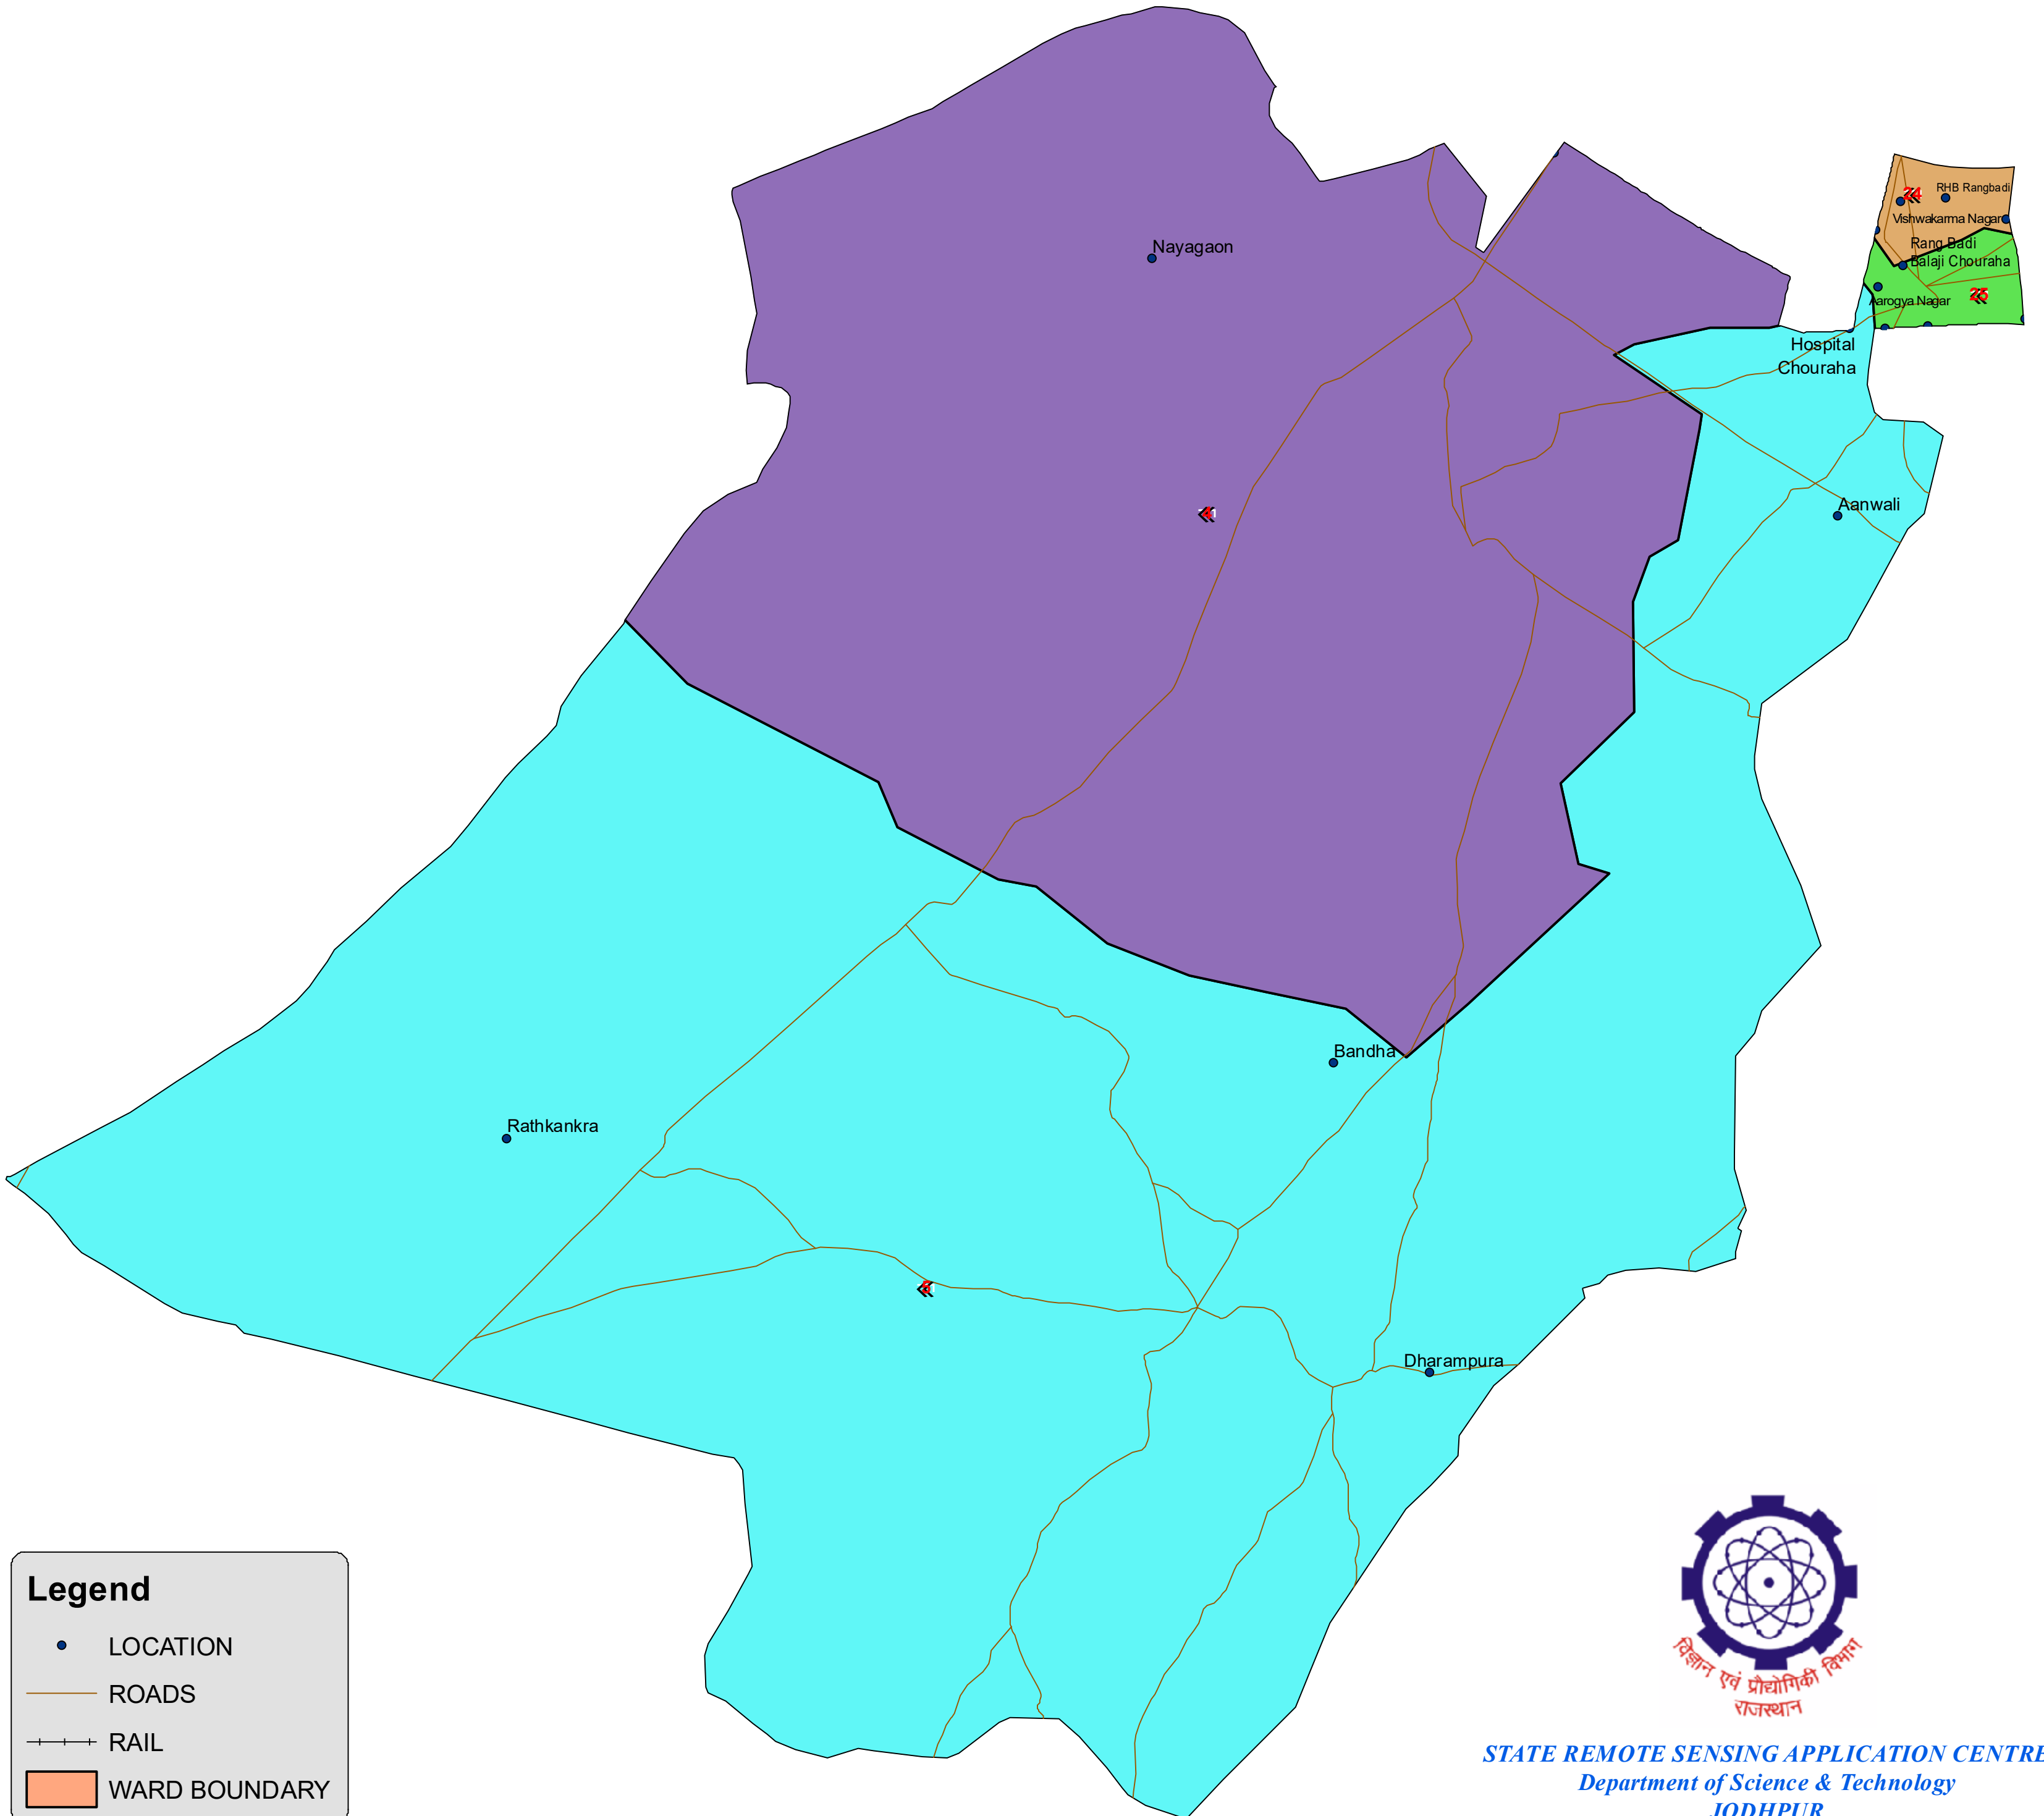

MAP SHOWING WARD BOUNDARIES ASSEMBLY CONSTITUENCY - RAMGANJ MANDI PART (192)

Legend

- LOCATION
- ROADS
- +++ RAIL
- ▭ WARD BOUNDARY

STATE REMOTE SENSING APPLICATION CENTRE
Department of Science & Technology
JODHPUR