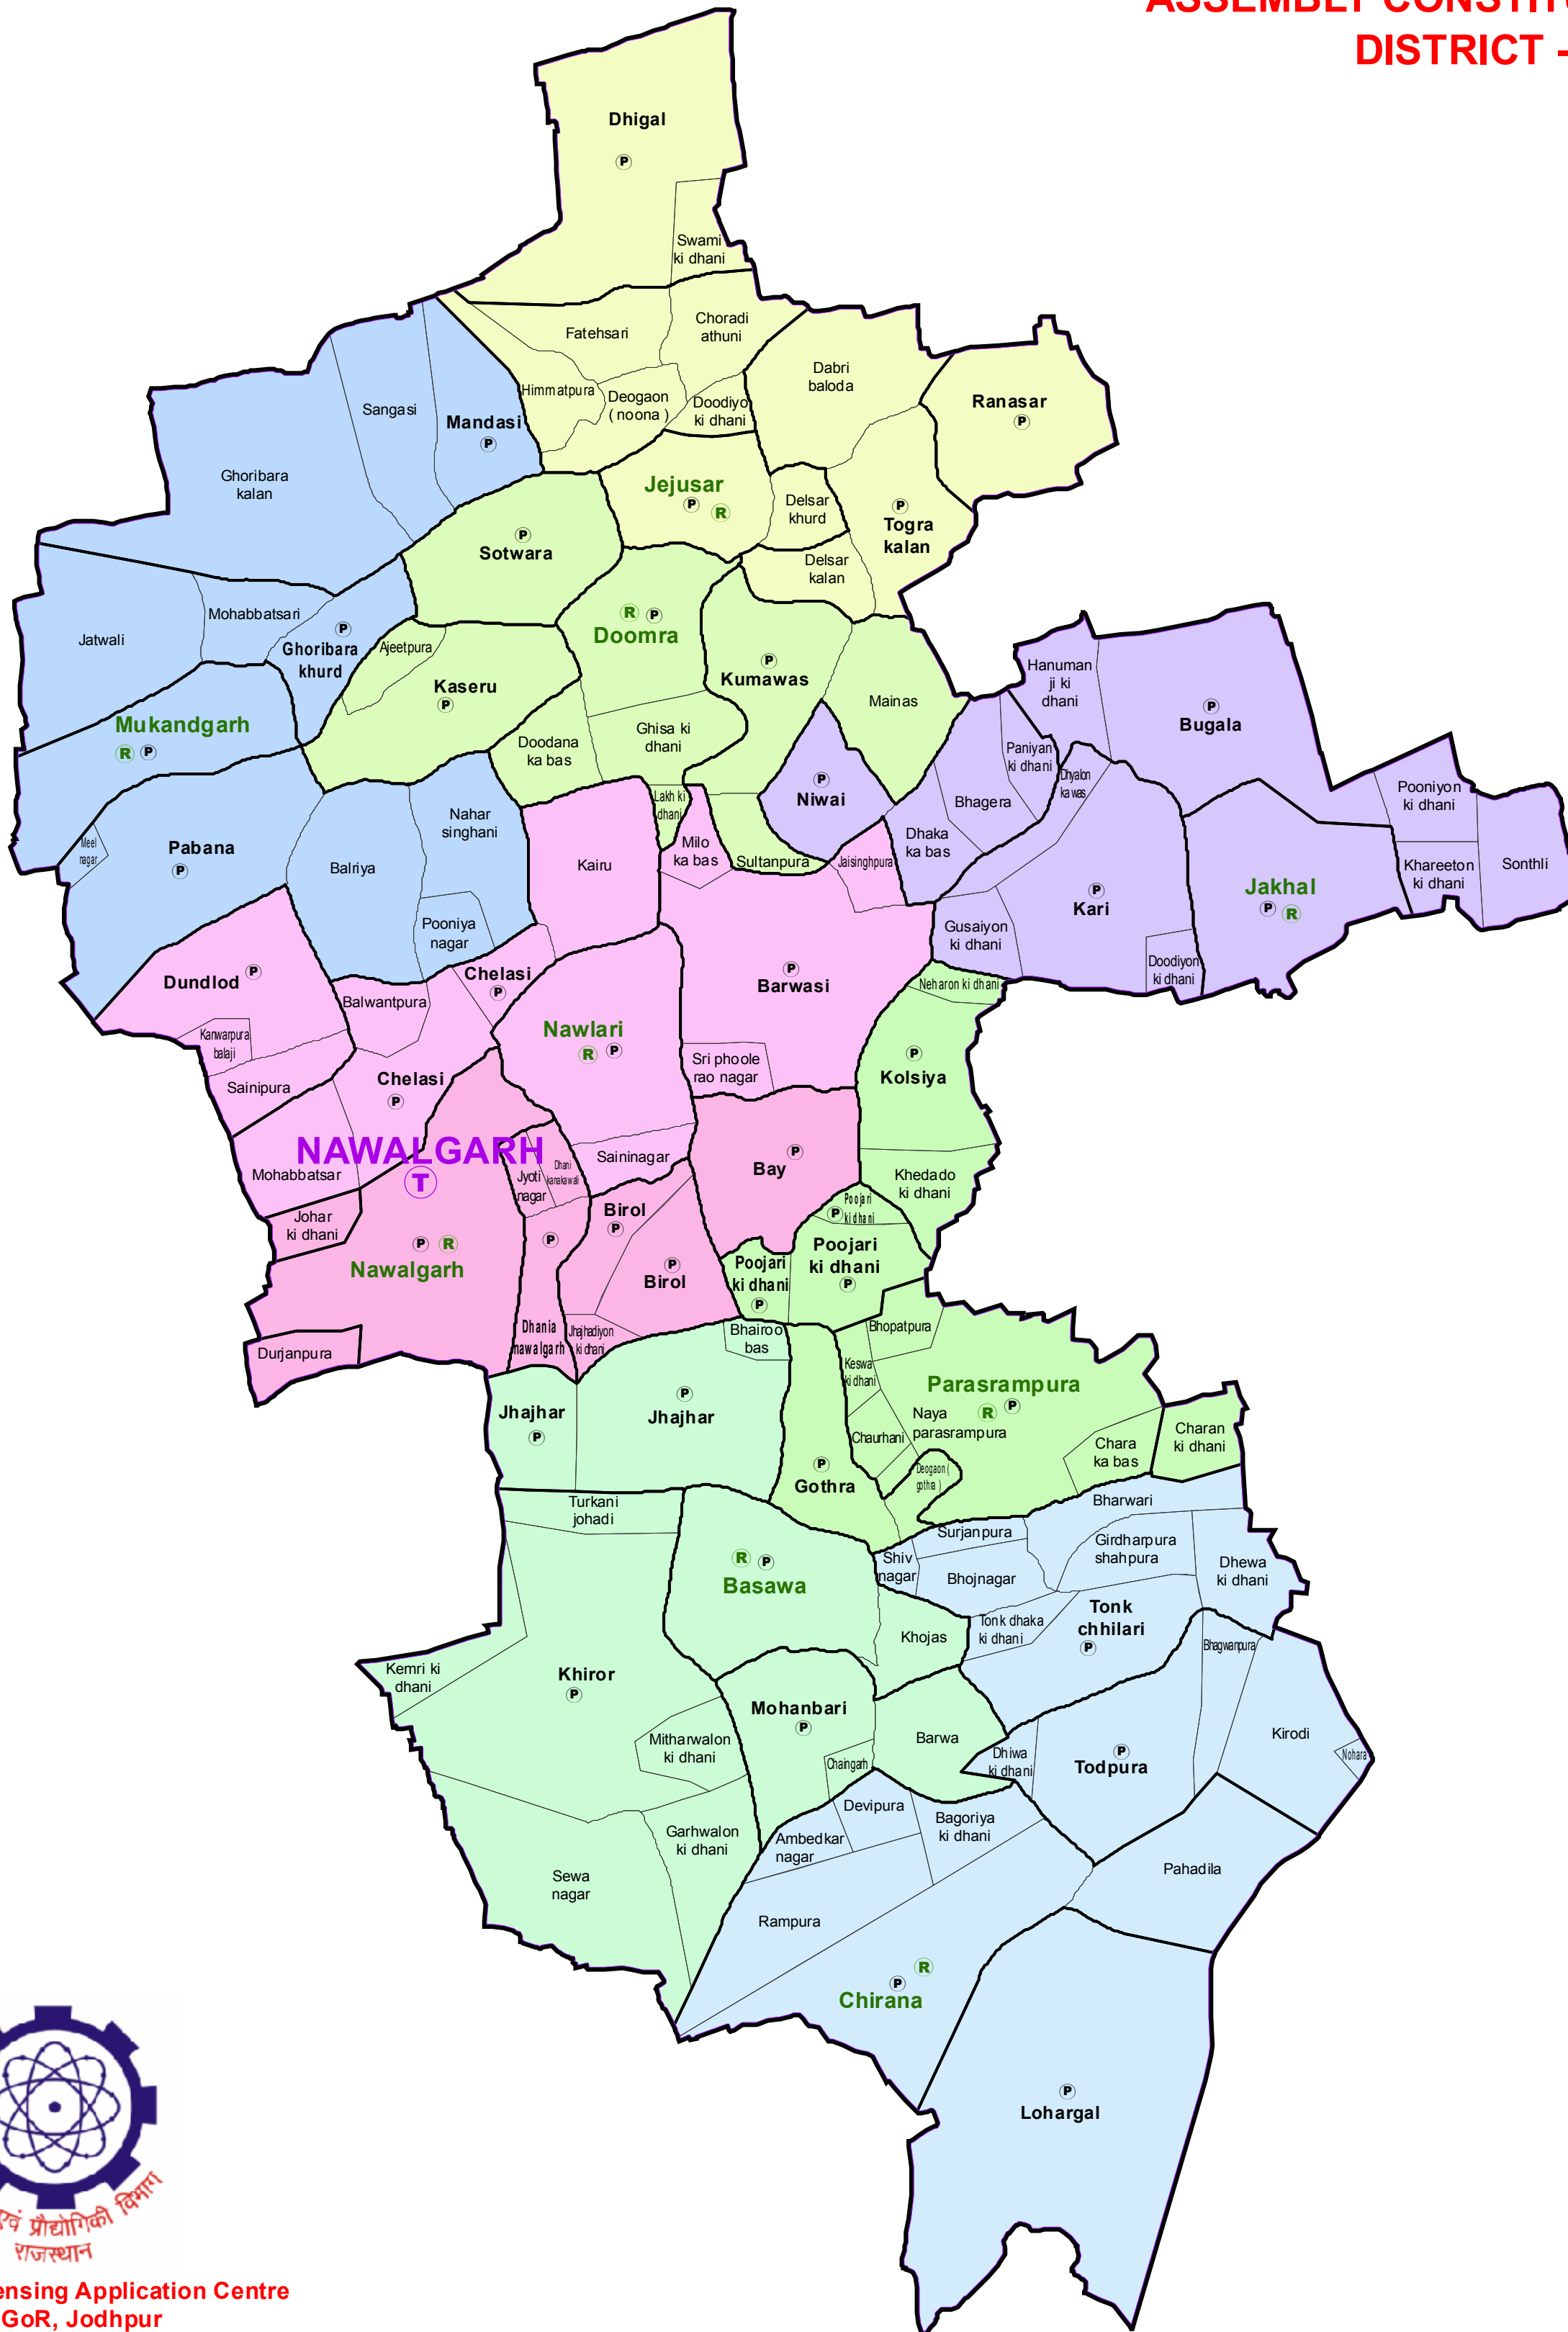

ASSEMBLY CONSTITUENCY - NAWALGARH-29 DISTRICT - JHUNJHUNUN

Legend

- Ⓣ Tehsil Headquarter
- Ⓜ ILR Headquarter
- P Patwar Circle Headquarter
- Tehsil Name Tehsil Boundary
- ILR Circle Name ILR Circle Boundary
- Patwar Circle Boundary Patwar Circle Boundary
- Village Name Village Boundary