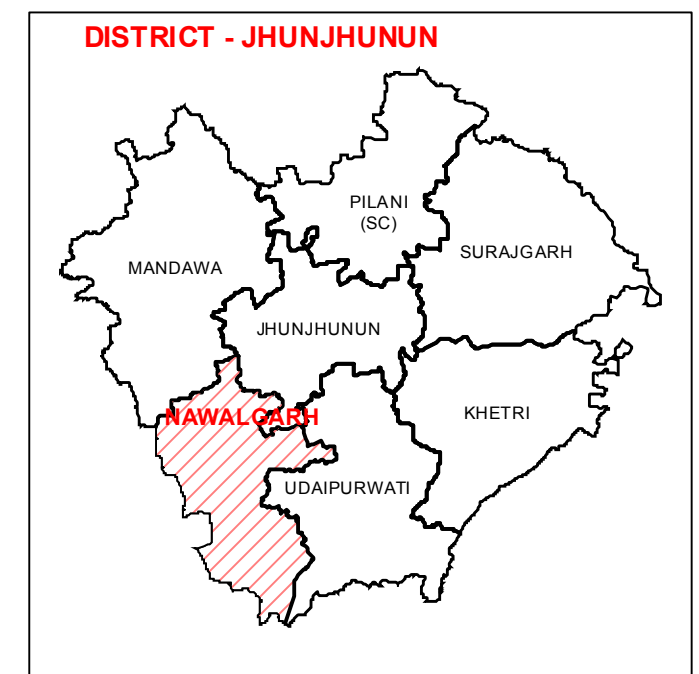

ASSEMBLY CONSTITUENCY - NAWALGARH-29 DISTRICT - JHUNJHUNUN

Legend

- Ⓣ Tehsil Headquarter
- Ⓜ ILR Headquarter
- P Patwar Circle Headquarter
- Tehsil Name Tehsil Boundary
- ILR Circle Name ILR Circle Boundary
- Patwar Circle Boundary Patwar Circle Boundary
- Village Name Village Boundary