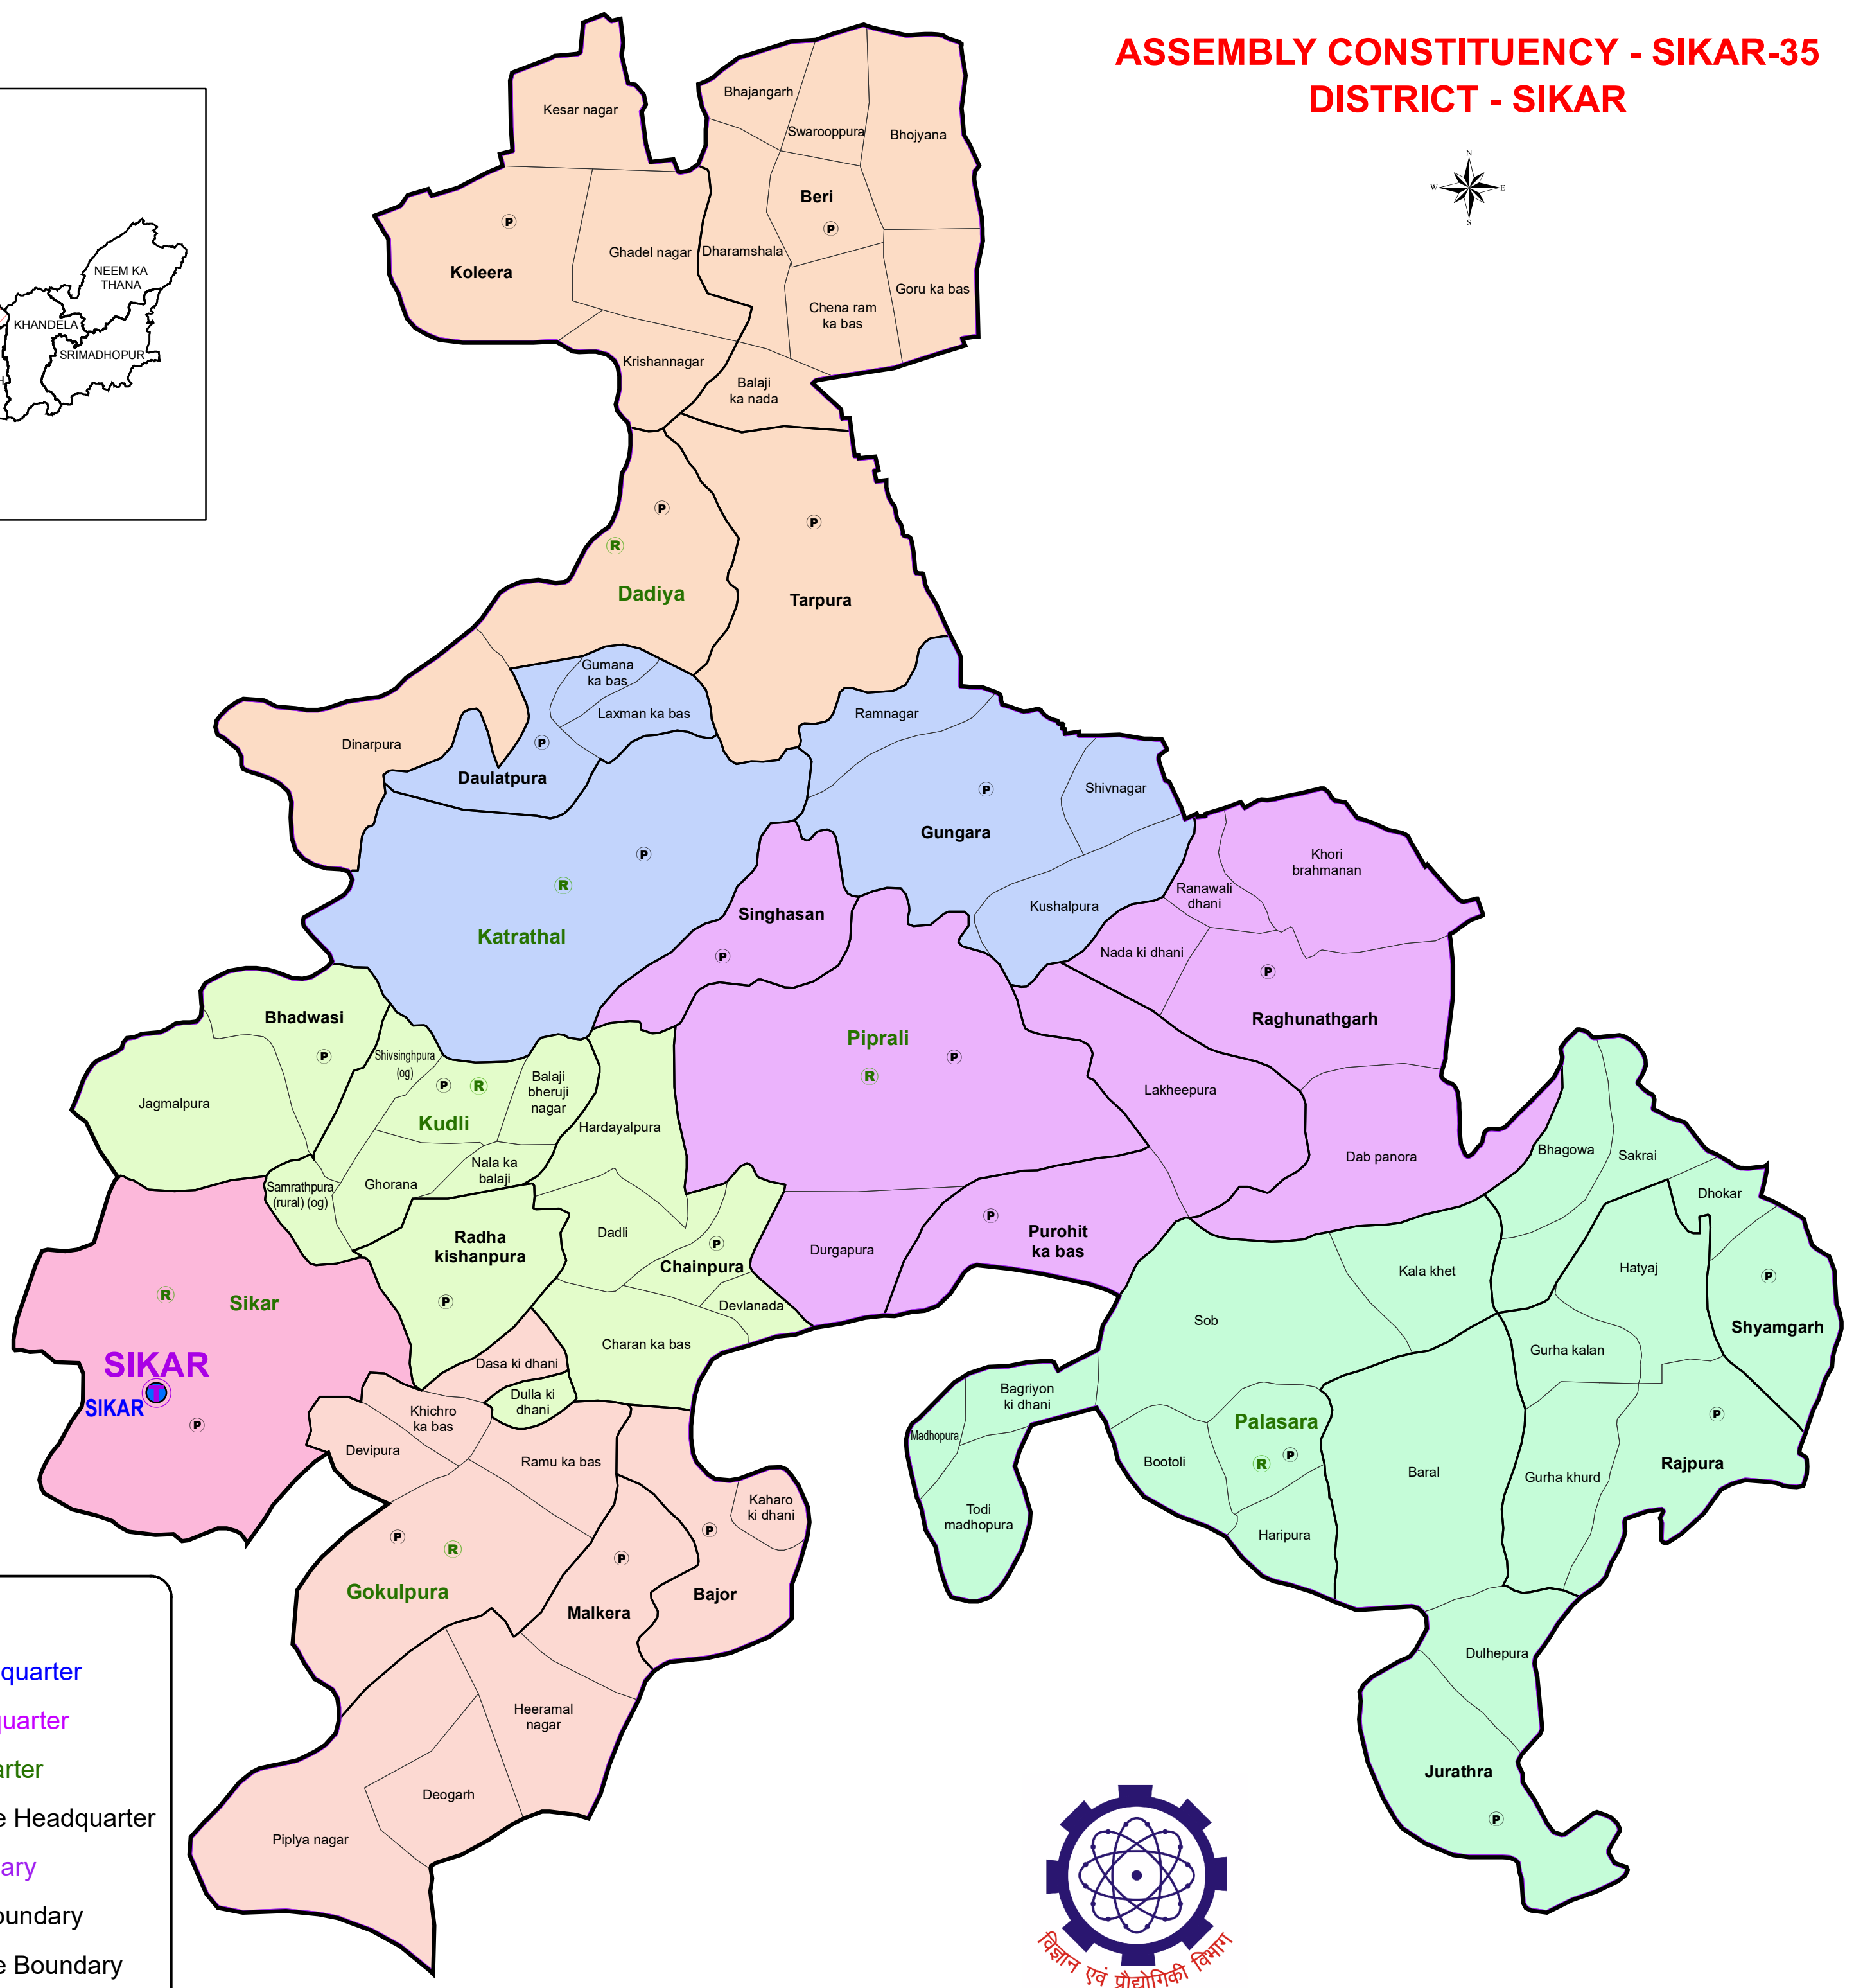

ASSEMBLY CONSTITUENCY - SIKAR-35 DISTRICT - SIKAR

Legend

- District Headquarter
- Tehsil Headquarter
- ILR Headquarter
- Patwar Circle Headquarter
- Tehsil Boundary
- ILR Circle Boundary
- Patwar Circle Boundary
- Village Boundary

State Remote Sensing Application Centre
DST, GoR, Jodhpur