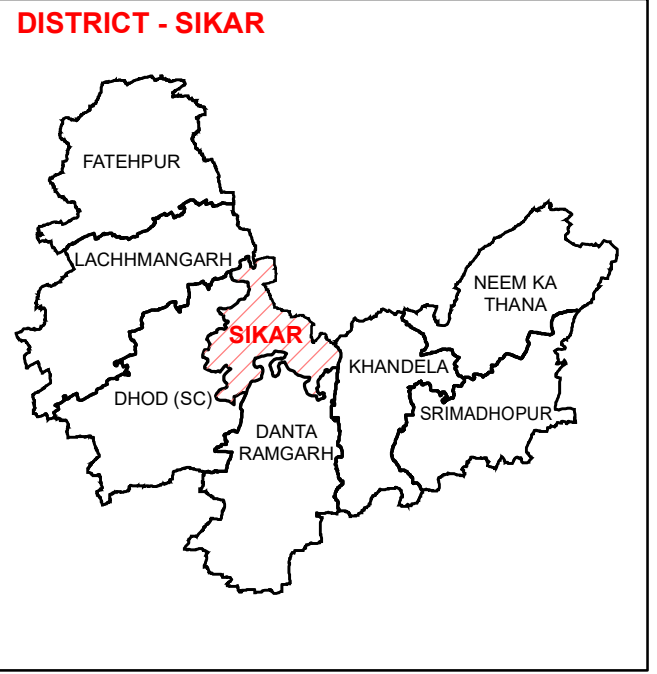

ASSEMBLY CONSTITUENCY - SIKAR-35 DISTRICT - SIKAR

Legend

- District Headquarter
- Tehsil Headquarter
- ILR Headquarter
- Patwar Circle Headquarter
- Tehsil Boundary
- ILR Circle Boundary
- Patwar Circle Boundary
- Village Boundary

State Remote Sensing Application Centre
DST, GoR, Jodhpur