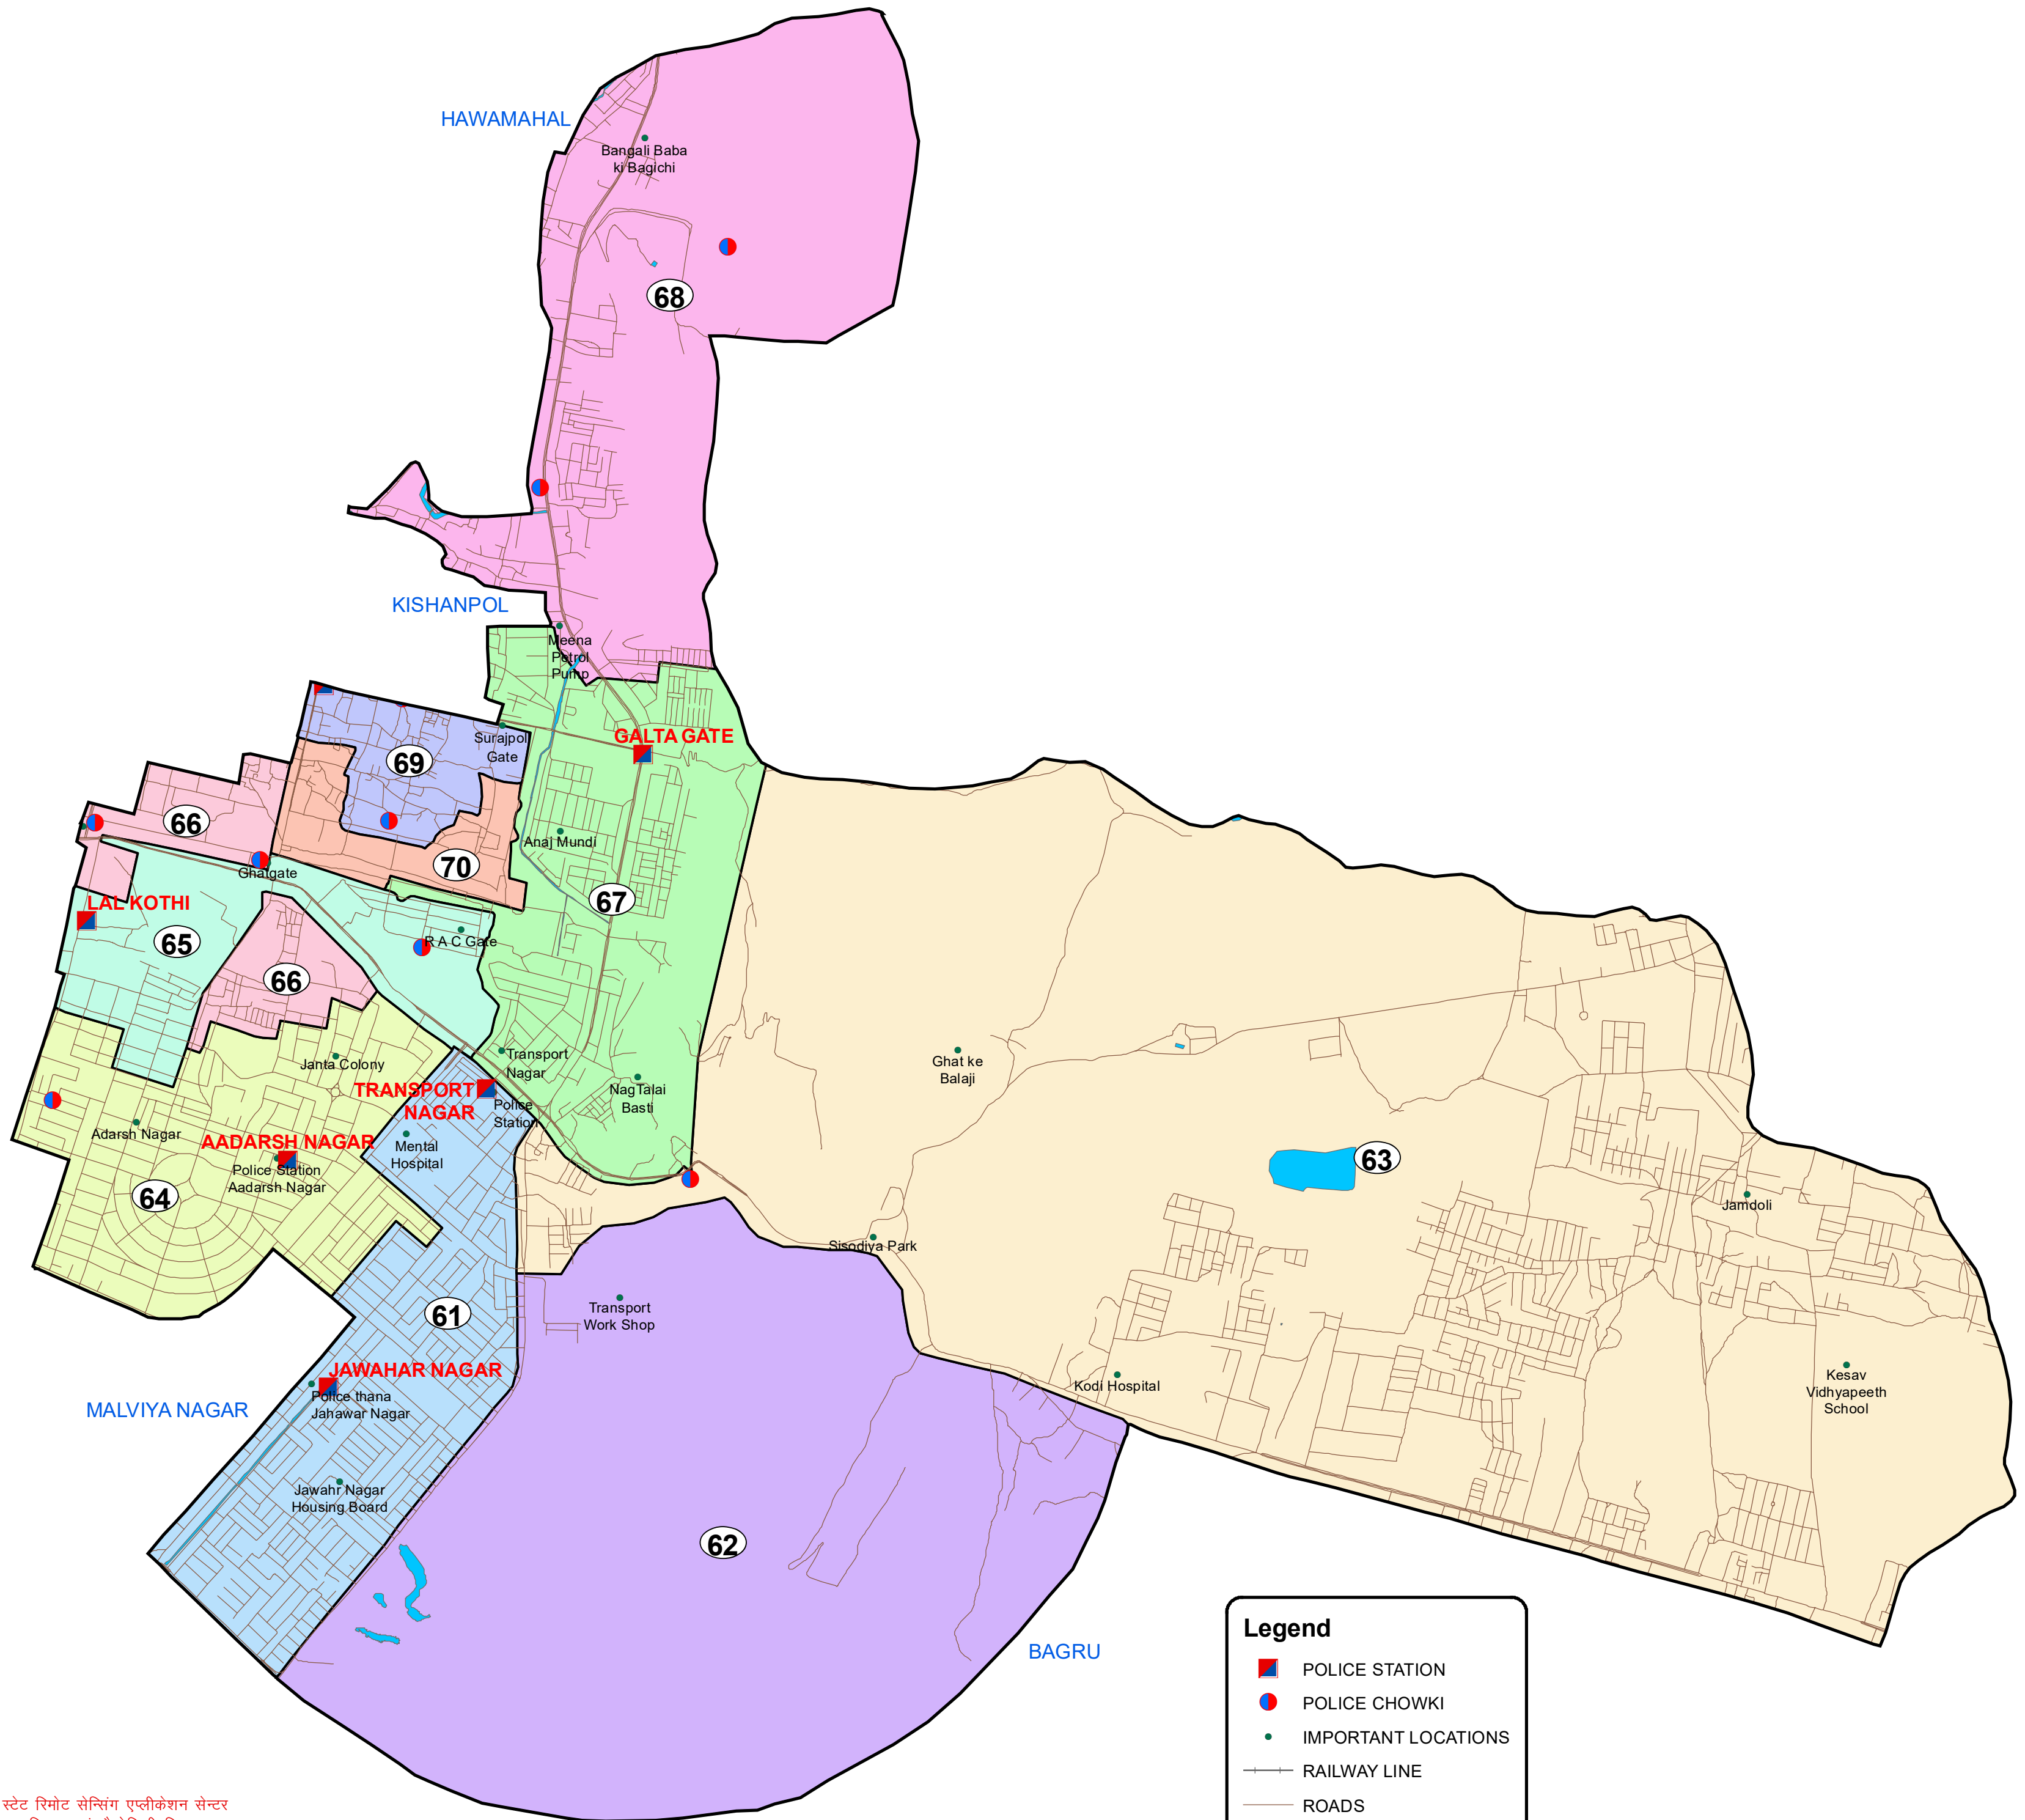

MAP SHOWING WARD BOUNDARIES & ASSEMBLY CONSTITUENCY - ADARSH NAGAR (53), JAIPUR

Legend

- POLICE STATION
- POLICE CHOWKI
- IMPORTANT LOCATIONS
- RAILWAY LINE
- ROADS
- RIVER / WATER BODIES
- WARD BOUNDARY

स्टेट रिमोट सेन्सिंग एप्लीकेशन सेन्टर
 विज्ञान एवं प्रौद्योगिकी विभाग
 राजस्थान सरकार
 जोधपुर