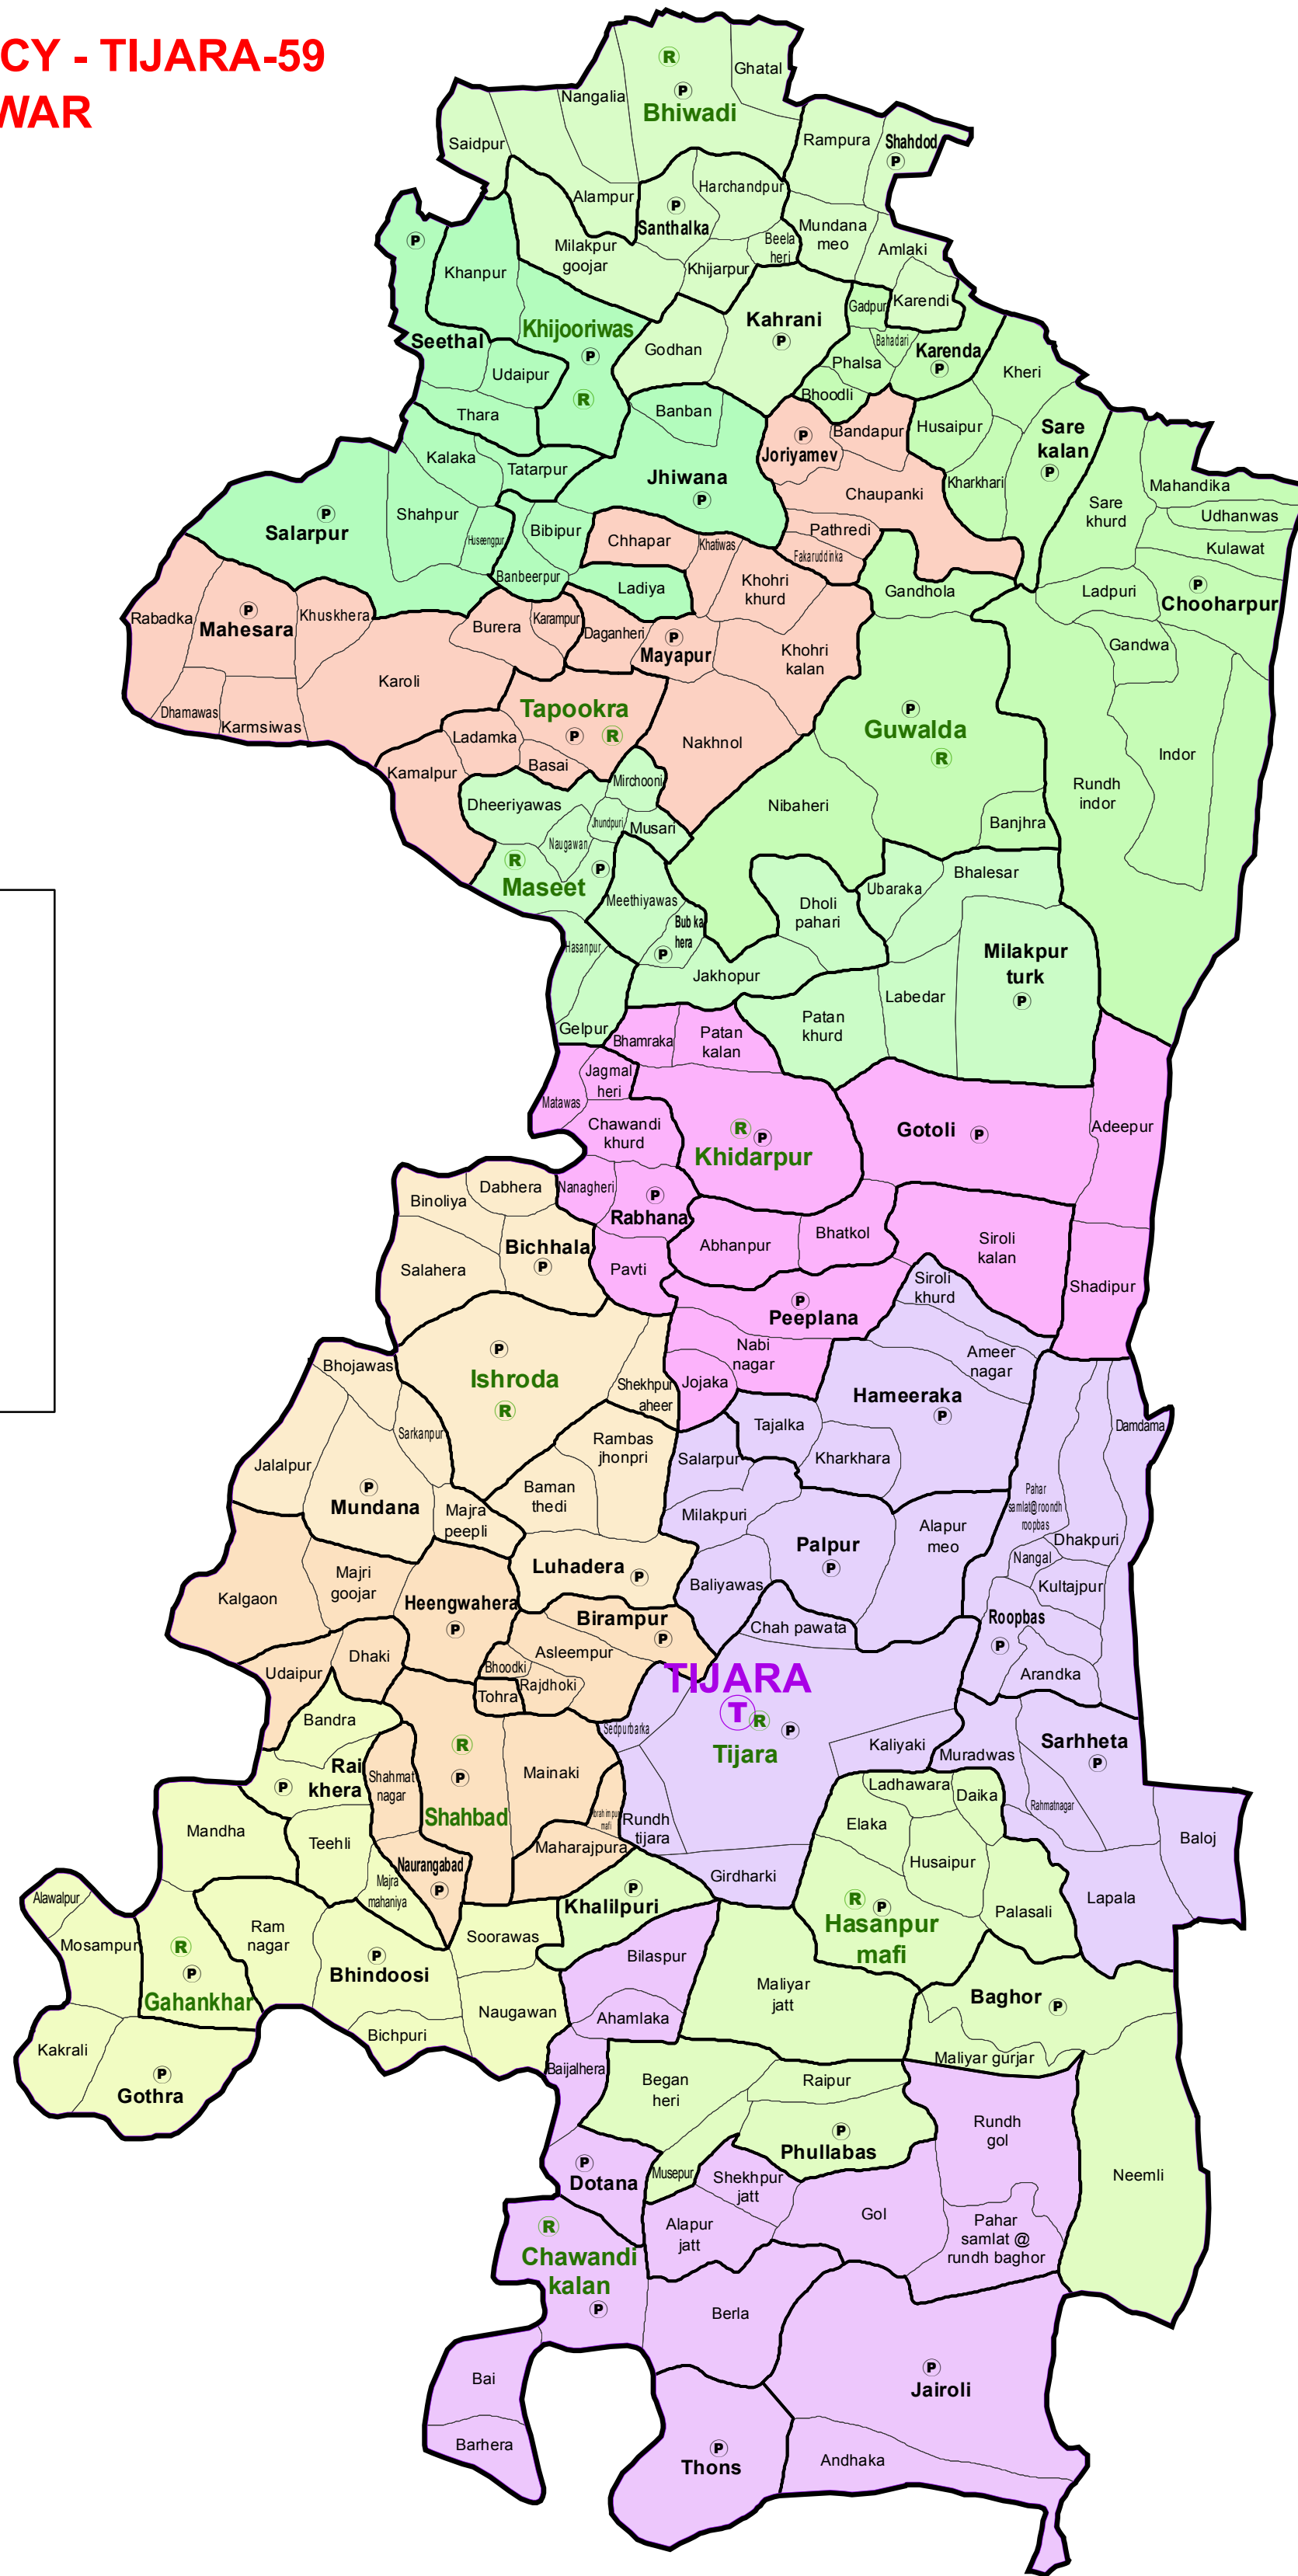

ASSEMBLY CONSTITUENCY - TIJARA-59

DISTRICT - ALWAR

Legend

- T Tehsil Headquarter
- R ILR Headquarter
- P Patwar Circle Headquarter
- Tehsil Name Tehsil Boundary
- ILR Circle Name ILR Circle Boundary
- Patwar Circle Name Patwar Circle Boundary
- Village Name Village Boundary