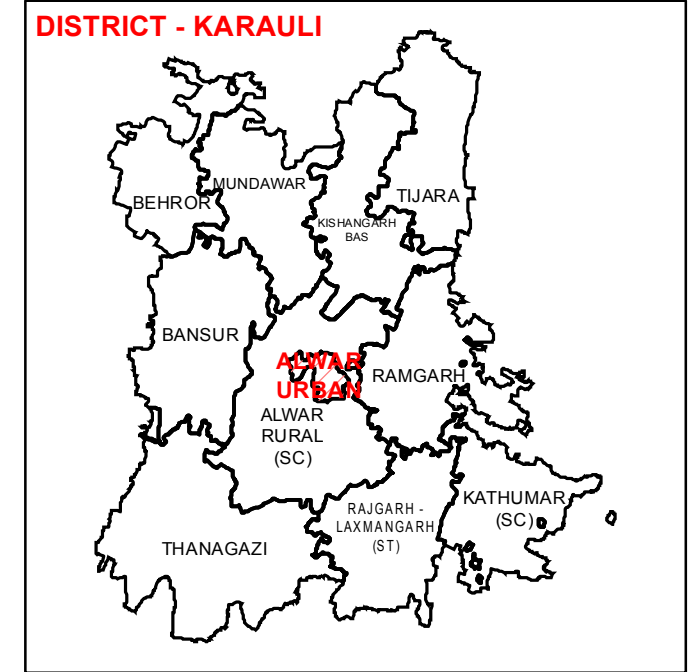

ASSEMBLY CONSTITUENCY - ALWAR URBAN -66 DISTRICT - ALWAR

Legend

- District Headquarter
- T Tehsil Headquarter
- R ILR Headquarter
- P Patwar Circle Headquarter
- Tehsil Name Tehsil Boundary
- ILR Circle Name ILR Circle Boundary
- Patwar Circle Boundary Patwar Circle Boundary
- Village Name Village Boundary

**State Remote Sensing Application Centre
DST, GoR, Jodhpur**