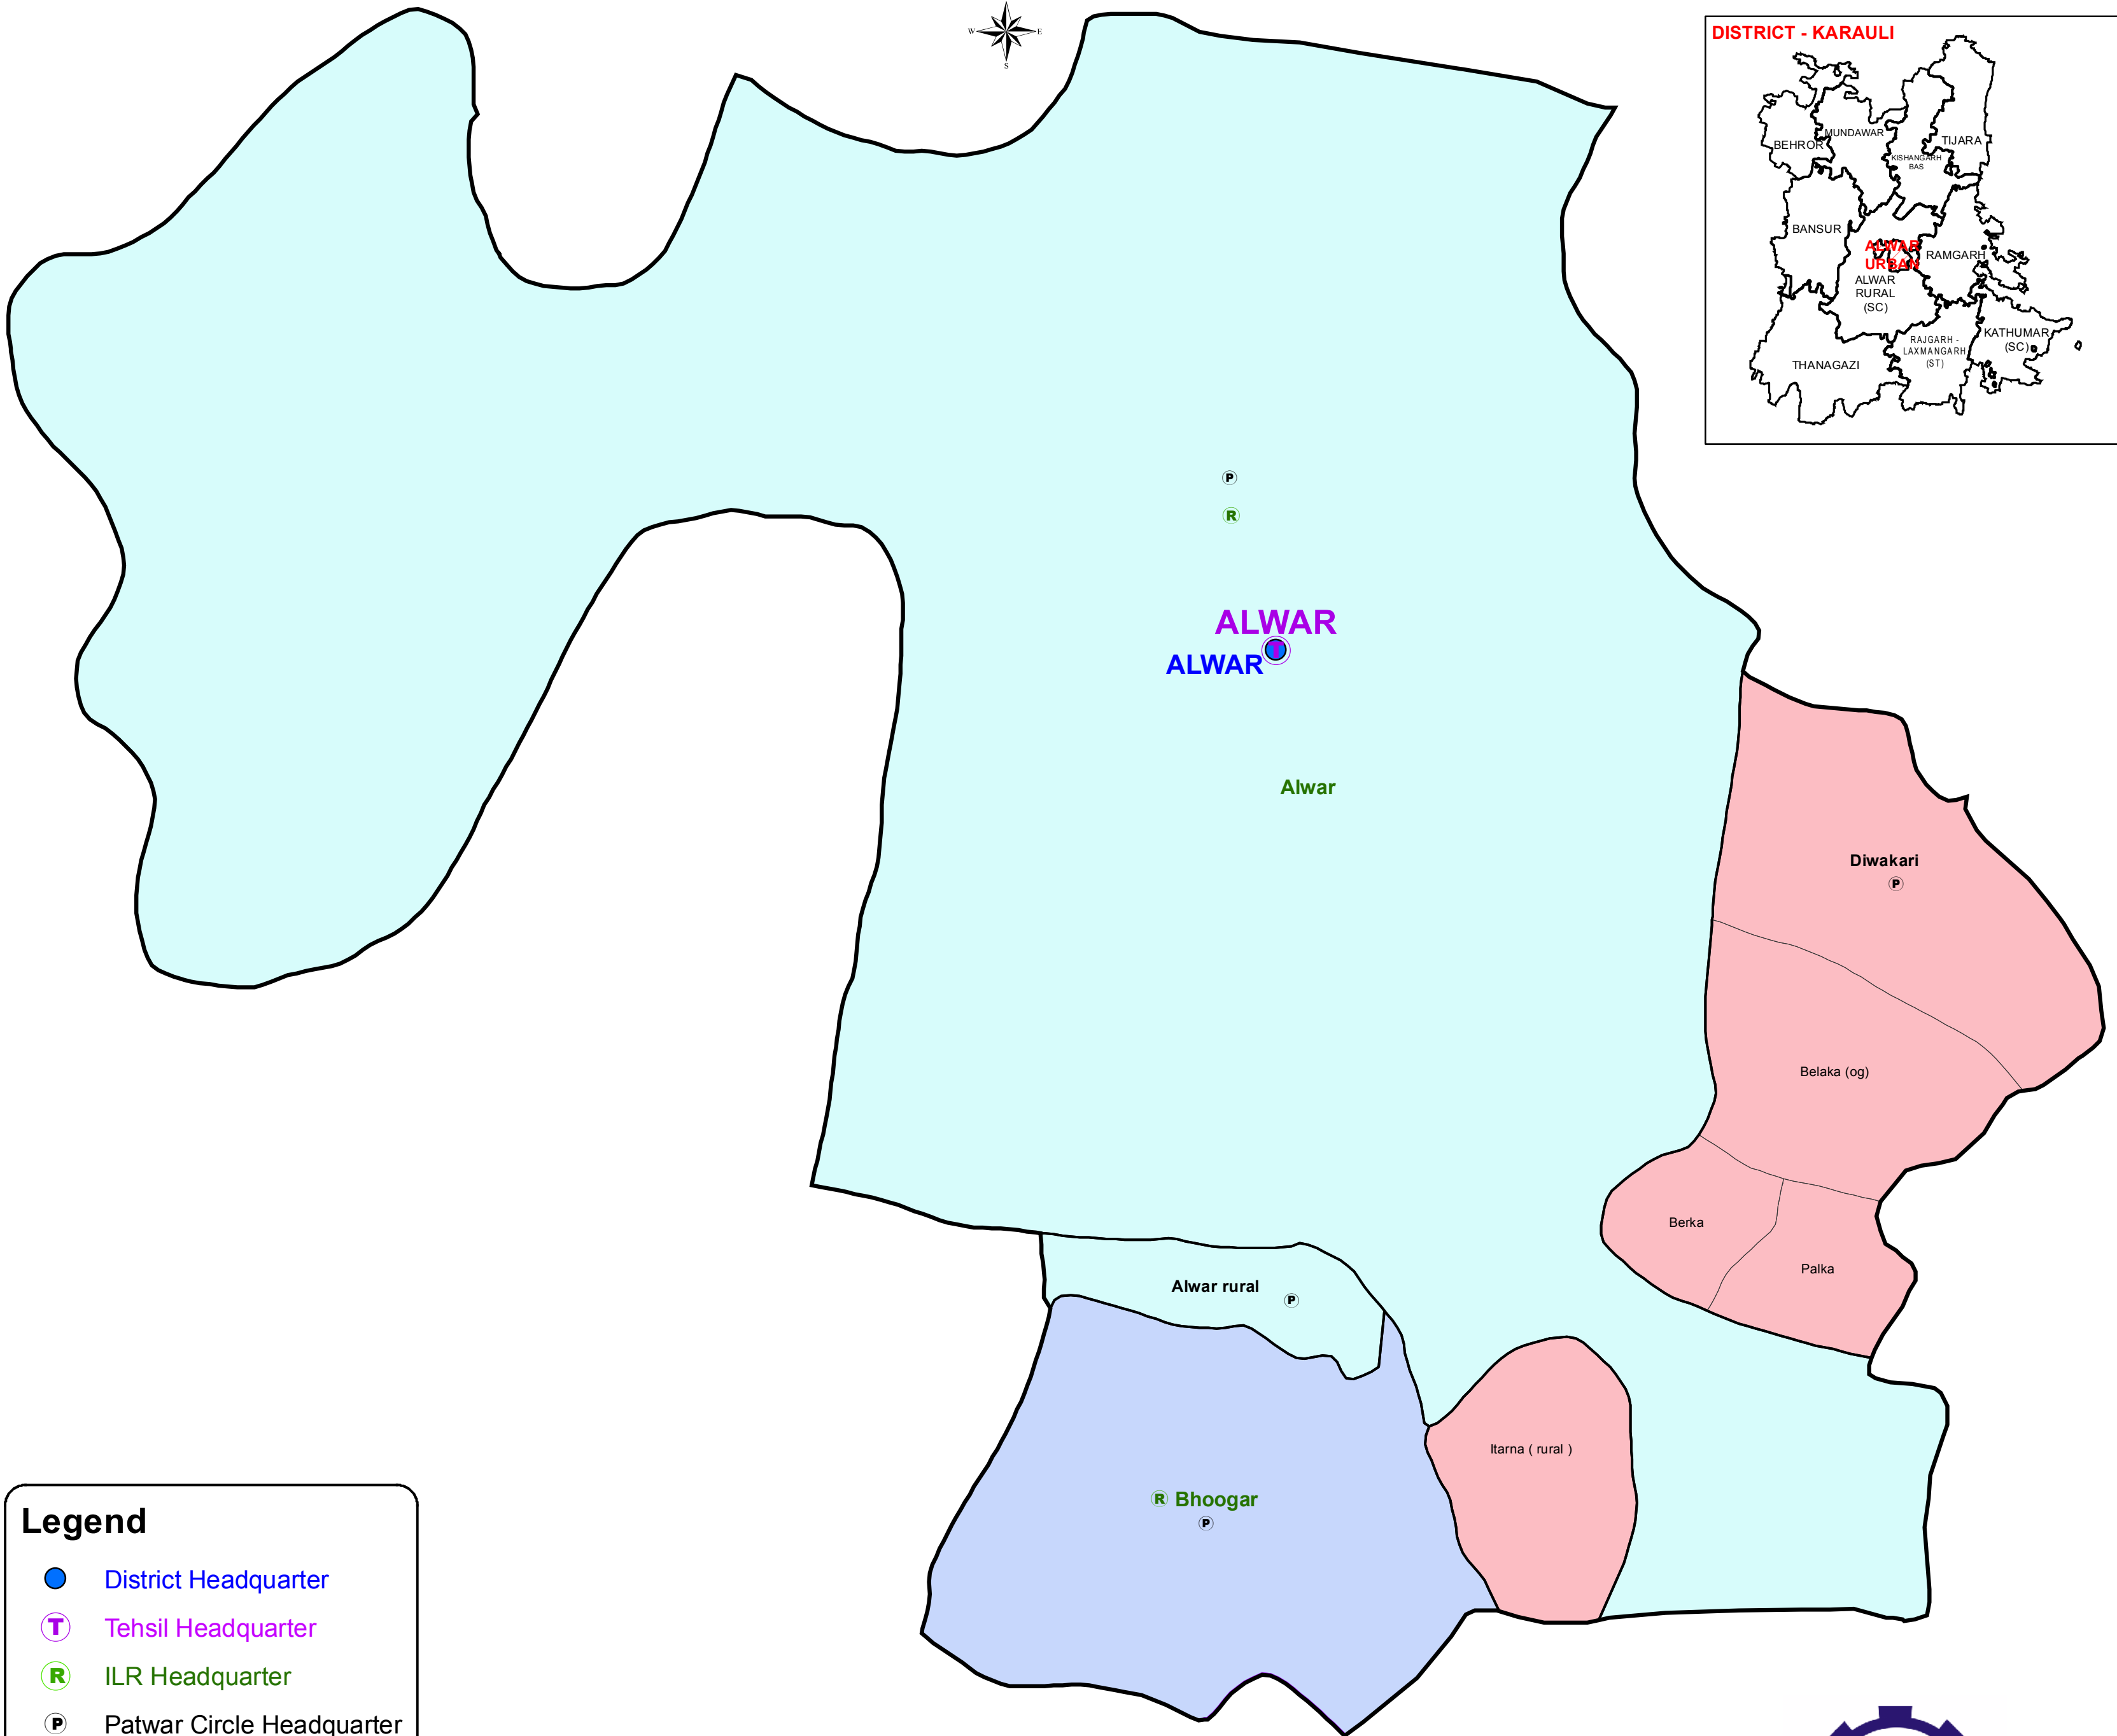

ASSEMBLY CONSTITUENCY - ALWAR URBAN -66 DISTRICT - ALWAR

Legend

- District Headquarter
- T Tehsil Headquarter
- R ILR Headquarter
- P Patwar Circle Headquarter
- Tehsil Name Tehsil Boundary
- ILR Circle Name ILR Circle Boundary
- Patwar Circle Boundary Patwar Circle Boundary
- Village Name Village Boundary

**State Remote Sensing Application Centre
DST, GoR, Jodhpur**