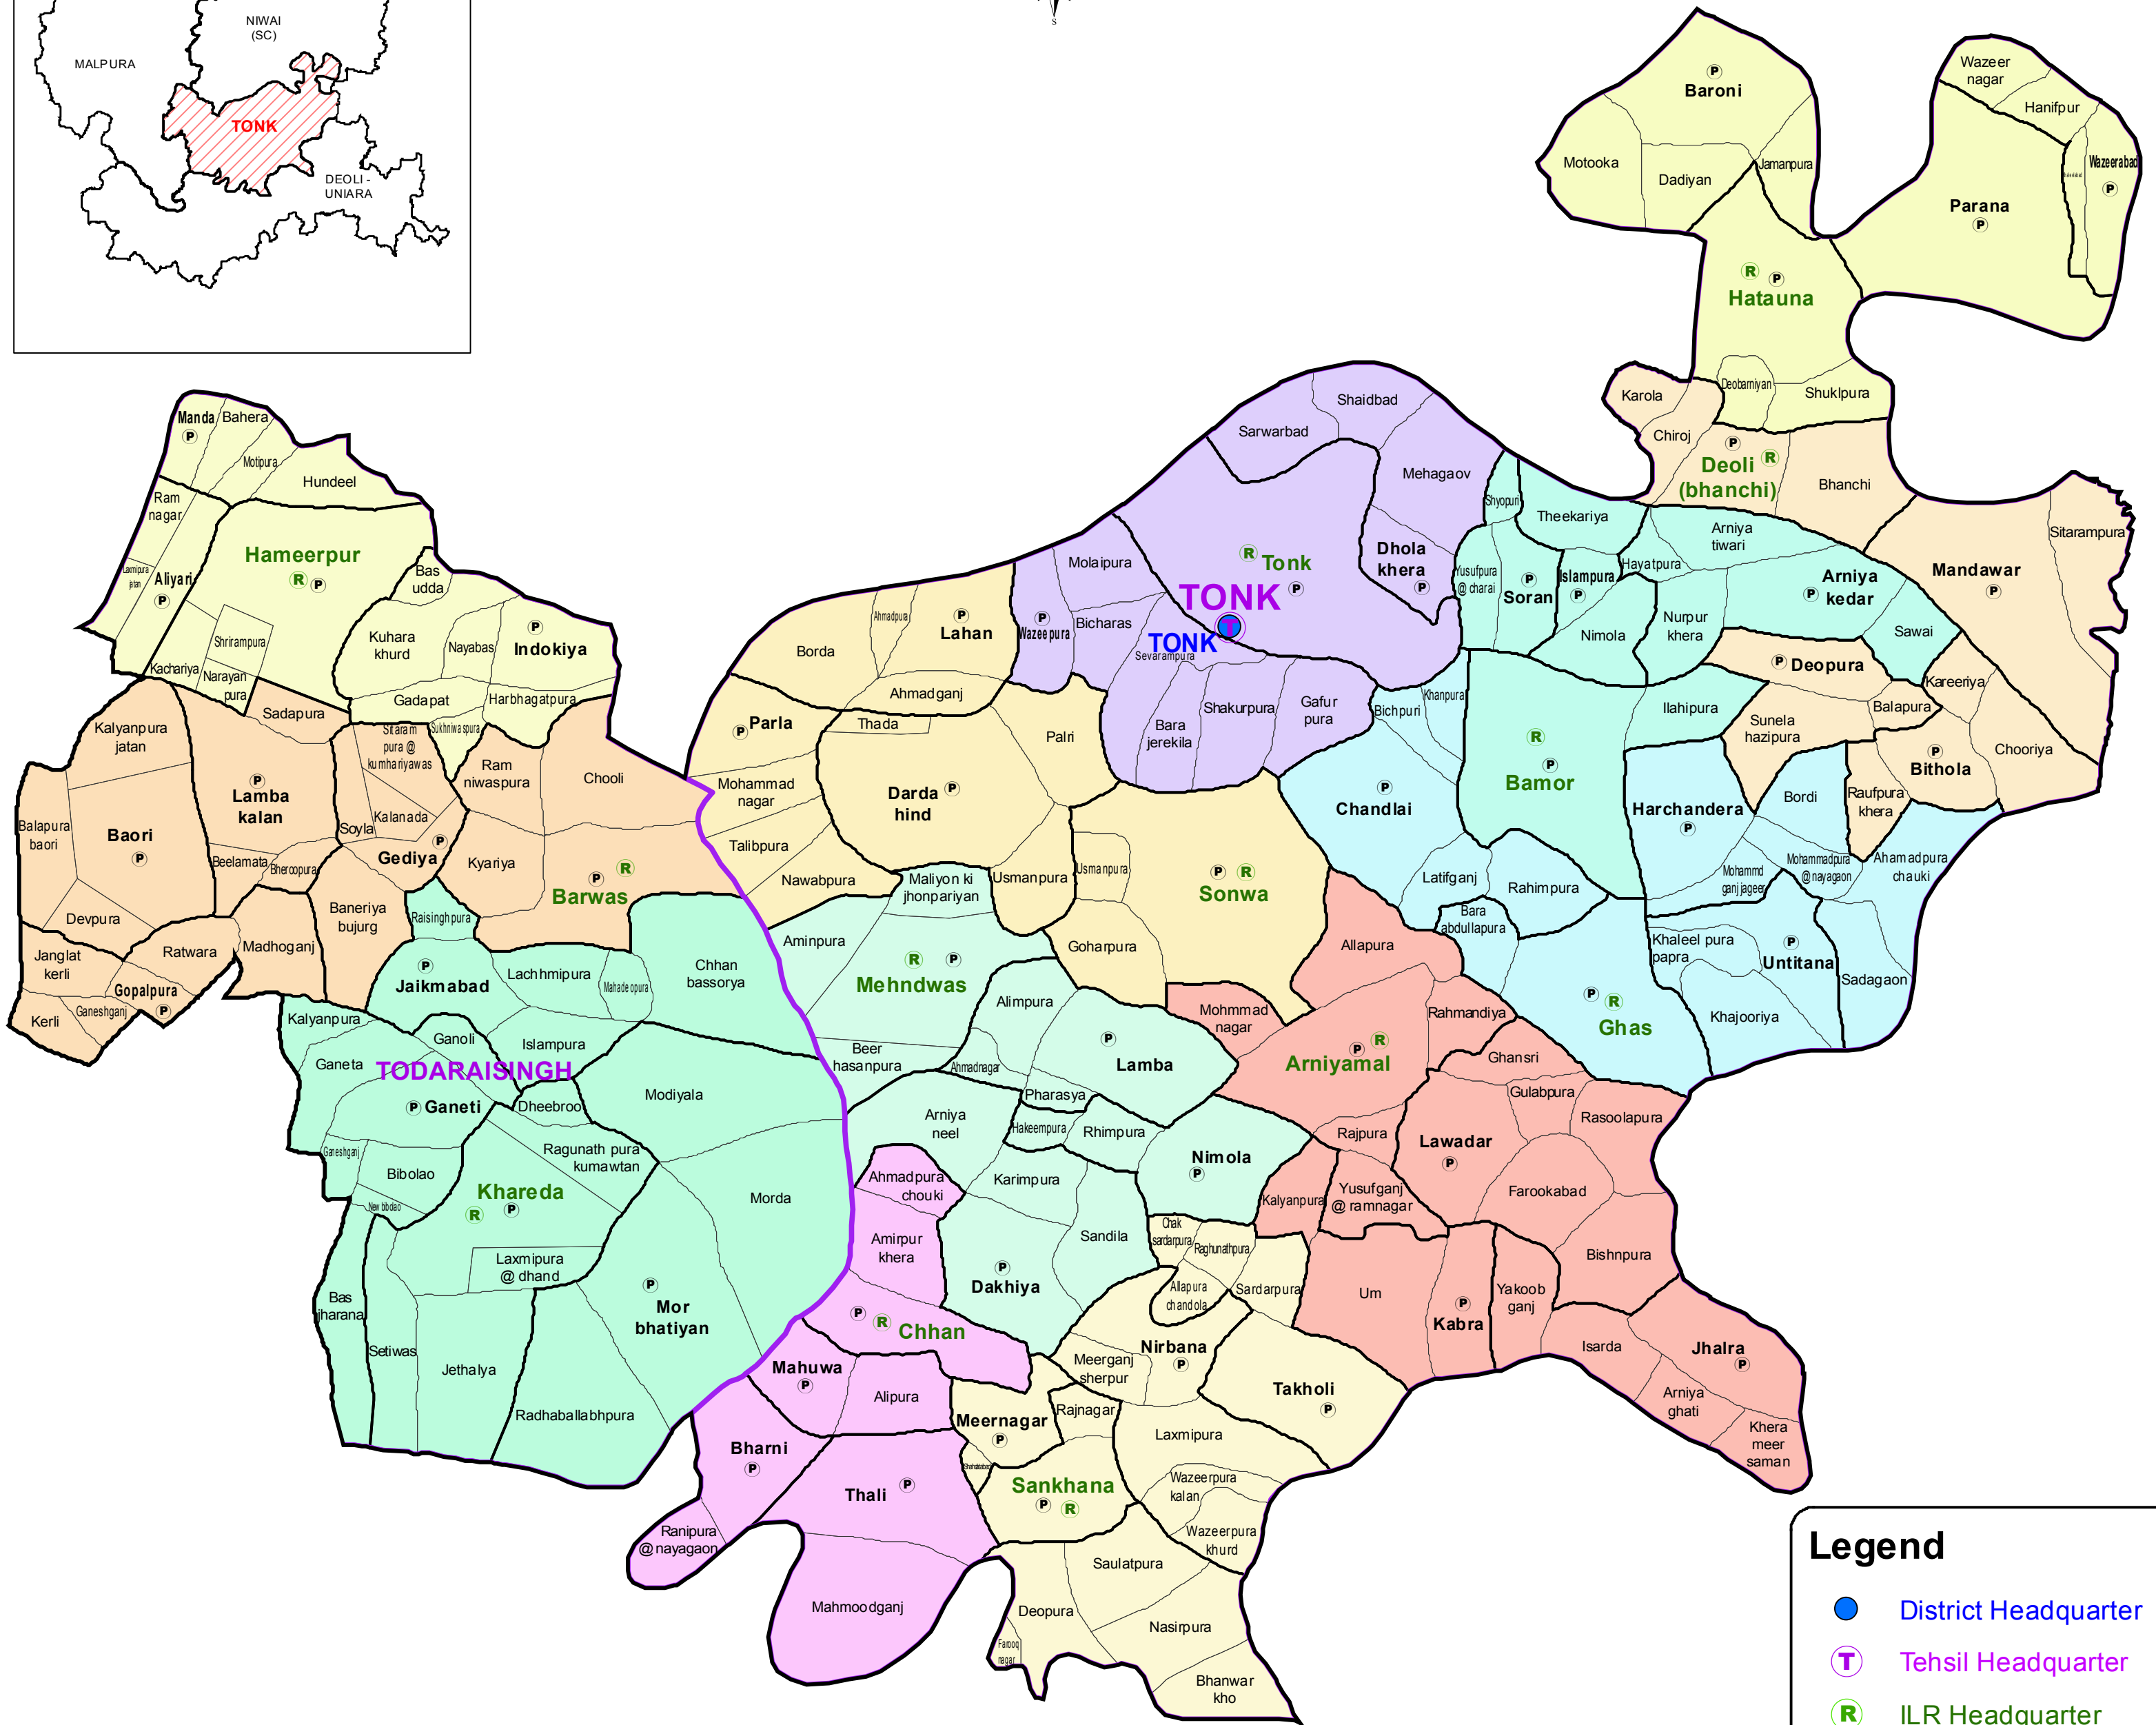

ASSEMBLY CONSTITUENCY - TONK-96 DISTRICT - TONK

DISTRICT - TONK

Legend

- District Headquarter
- Ⓣ Tehsil Headquarter
- Ⓡ ILR Headquarter
- P Patwar Circle Headquarter
- Tehsil Name Tehsil Boundary
- ILR Circle Name ILR Circle Boundary
- Patwar Circle Boundary Patwar Circle Boundary
- Village Name Village Boundary