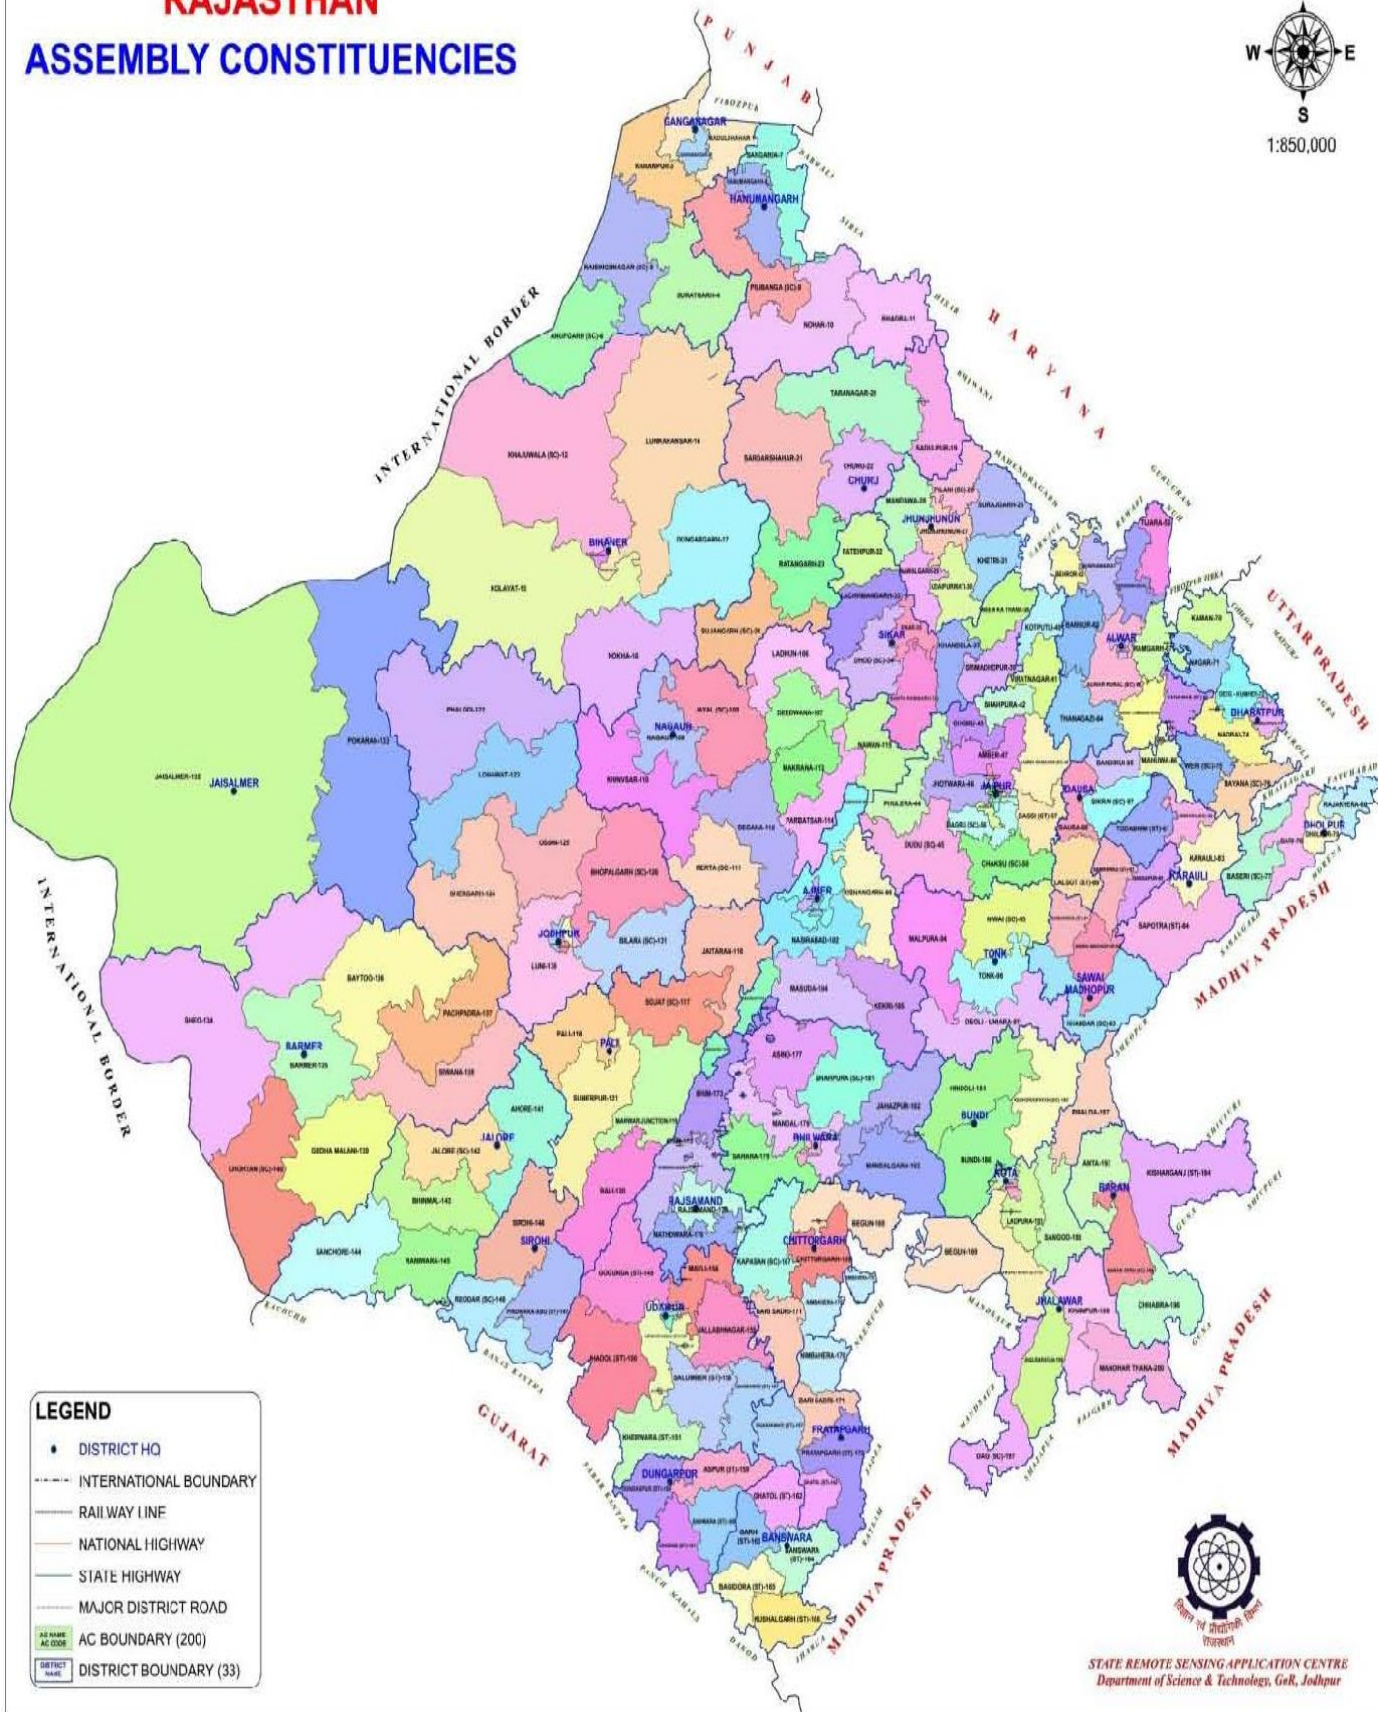

Rajasthan Assembly Constituencies Map

RAJASTHAN ASSEMBLY CONSTITUENCIES

LEGEND

- DISTRICT HQ
- INTERNATIONAL BOUNDARY
- RAIL WAY LINE
- NATIONAL HIGHWAY
- STATE HIGHWAY
- MAJOR DISTRICT ROAD
- AC BOUNDARY (200)
- DISTRICT BOUNDARY (33)

STATE REMOTE SENSING APPLICATION CENTRE
Department of Science & Technology, GeR, Jodhpur

Electors as on Draft Electoral Roll-2023 (SSR-2) (Published on 21.08.2023)

1	No. of Districts	33		
2	No. of Parliamentary Constituencies	25		
3	No. of Assembly Constituencies	200		
4	No. of Rajya Sabha Seats	10		
Sr. No	Particulars	Male	Female	Total
1	Projected Population as on 01.10.2023	42196123	38828877	81025000
2	Electors as per Final Roll w.r.t. 01.01.2023 publish on 05.01.2023	26847147	24611823	51458970
3	Addition (Form 6 accepted)	403045	417473	820518
4	Total Deletion	179545	218259	397804
5	Net Addition	223500	199214	422714
6	Percentage of addition	0.83	0.81	0.82
7	Total elector in Draft Roll w.r.t. 01.10.2023 Publish on 21.08.2023	27070647	24811037	51881684
8	EPIC holder	51881684(100%)		
9	PER	51881684(100%)		
10	EP Ratio	As per Roll	As per Census	
		640	650	
11	Gender Ratio	917	920	
		Urban	Rural	Total
12	No. of Polling Station	10415	41341	51756
13	No. of Polling Station location	5268	31098	36366
14	No. of Location having more than one PS	Urban	Rural	Total
	i 1PS	2149	22197	24346
	ii 2PS	1820	7727	9547
	iii 3PS	784	1035	1819
	iv 4PS	365	117	482
	v 5 & More PS	102	22	124
	vi 6 & More PS (only in Urban)	48		48
15	Service Voters	142185		
16	Total Elector	52023869		