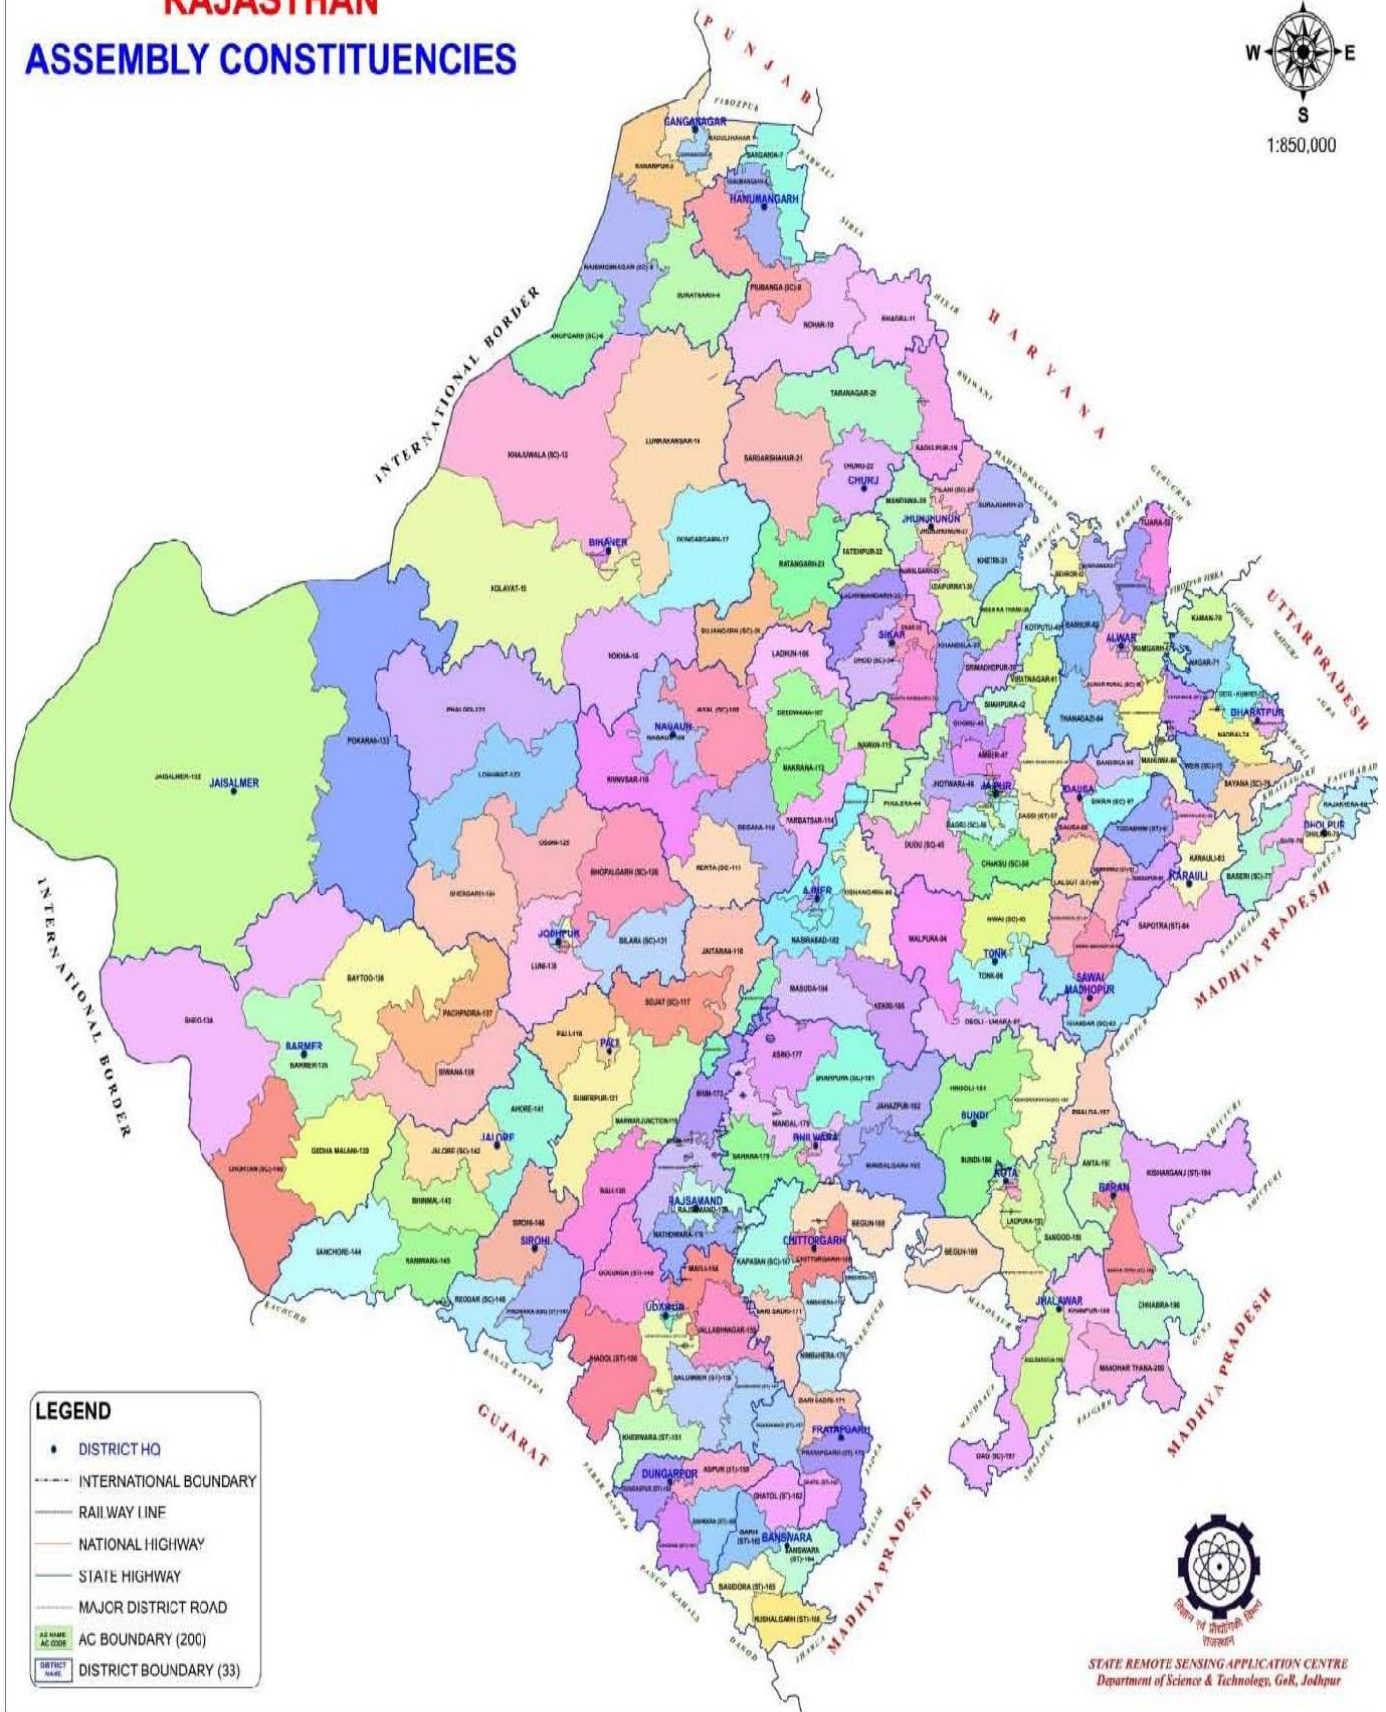

Rajasthan Assembly Constituencies Map

RAJASTHAN ASSEMBLY CONSTITUENCIES

LEGEND

- DISTRICT HQ
- INTERNATIONAL BOUNDARY
- RAIL WAY LINE
- NATIONAL HIGHWAY
- STATE HIGHWAY
- MAJOR DISTRICT ROAD
- AC BOUNDARY (200)
- DISTRICT BOUNDARY (33)

STATE REMOTE SENSING APPLICATION CENTRE
Department of Science & Technology, GeR, Jodhpur

Electors as per Final Electoral Roll-2023
(Published on 05.01.2023)

1	No. of Districts	33		
2	No. of Parliamentary Constituencies	25		
3	No. of Assembly Constituencies	200		
4	No. of Rajya Sabha Seats	10		
SN	Particulars	Male	Female	Total
1	Projected population as on 01.01.2023	41569516	38583484	80153000
2	Electors as per Draft Roll w.r.t. 01.01.2023 publish on 09.11.2022	26230212	24011297	50241509
3	Addition	973844	1021816	1995660
4	Deletion	356909	421301	778210
5	Net Addition	616935	600515	1217450
6	Percentage of addition	2.35	2.50	2.42
7	Total Elections as per final Roll publication w.r.t 01.01.2023 Published on 05.01.2023	26847147	24611823	51458970
8	EPIC Holder	51458759 (100.00%)		
9	PER	51458970 (100.00%)		
		As per Roll		As per Census
10	EP ratio	642		650
11	Gender ratio	917		919
		Urban	Rural	Total
12	No. of Polling Station	9964	41223	51187
13	No. of polling stations location	5039	31127	36166
14	No. of Location having more than one PS	Urban	Rural	Total
i	1 PS	2057	22329	24386
ii	2 PS	1753	7664	9417
iii	3 PS	735	999	1734
iv	4 PS	340	115	455
v	5 PS	106	21	127
vi	6 PS	47	0	47
15	Service Voters	142822		
16	Total Electors	51601792		