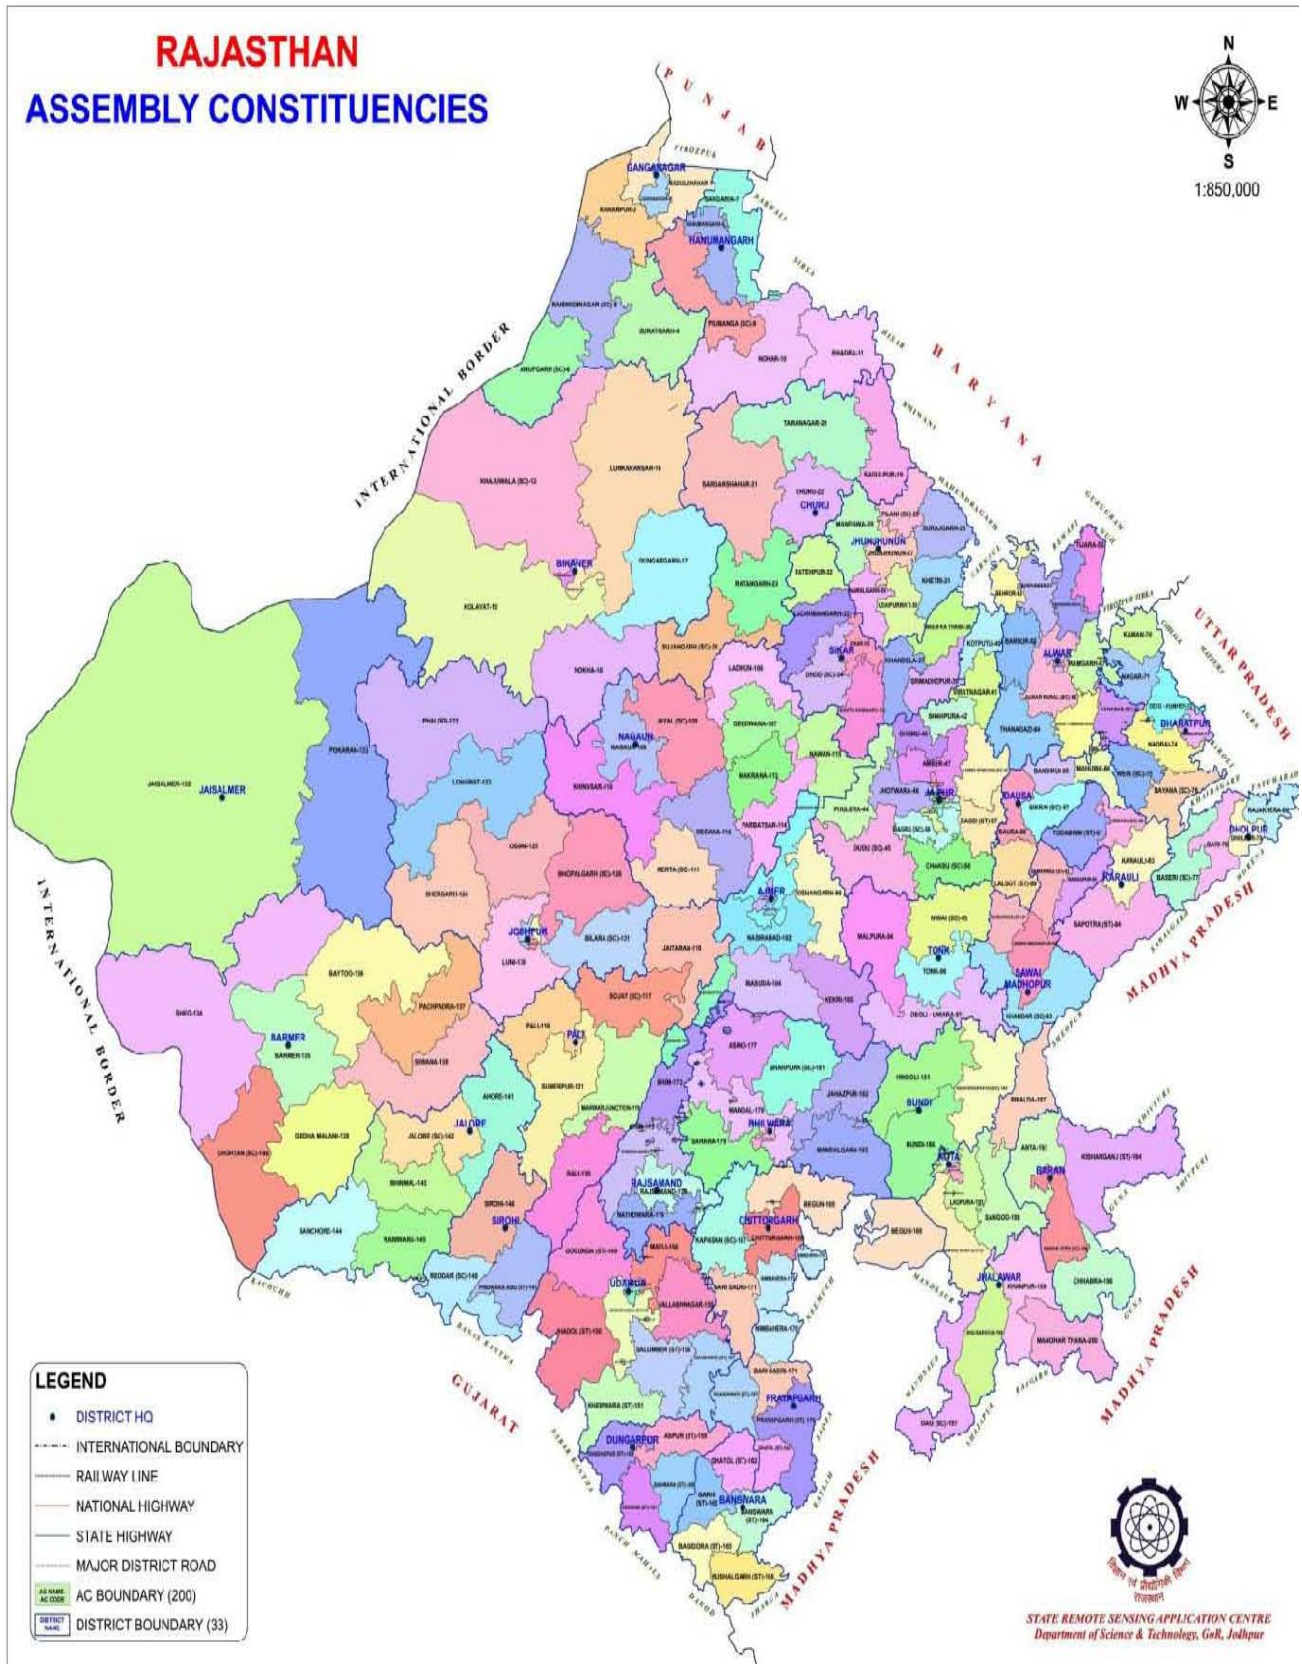

Rajasthan Assembly Constituencies Map

Electors as on Final Electoral Roll-2021 (Published on 18.01.2021)

1	No. of Districts	33			
2	No. of Parliamentary Constituencies	25			
3	No. of Assembly Constituencies	200			
4	No. of Rajya Sabha Seats	10			
Sr. No	Particulars	Male	Female	Total	
1	Projected Population as on 01.01.2021	40691166	38421666	79112832	
2	Electors as per Draft Roll w.r.t. 01.01.2021 publish on 20.11.2020	25468500	23406223	48874722	
3	Addition (Form 6 accepted)	561732	499571	1061303	
4	Total Deletion	182477	173229	355706	
5	Net Addition	379255	326342	705597	
6	Percentage of addition	1.49	1.39	1.44	
7	Total elector in Final Roll w.r.t. 01.01.2021 Publish on 18.01.2021	25847752	23732567	49580319	
8	EPIC holder	49573544 (99.99%)			
9	PER	49576517 (99.99%)			
10	EP Ratio	As per Roll	As per Census		
		627	650		
11	Gender Ratio	918	944		
12	No. of Polling Station	Urban	Rural	Total	
		9742	42267	52009	
13	No. of Polling Station location	4878	31264	36142	
14	No. of Location having more than one PS	Urban	Rural	Total	
	i	1PS	1982	21836	23818
	ii	2PS	1701	8067	9768
	iii	3PS	689	1184	1873
	iv	4PS	326	144	470
	v	5 & More PS	123	33	156
	vi	6 & More PS (only in Urban)	57	-	57
15	Service Voters	141360			
16	Total Elector	49721679			