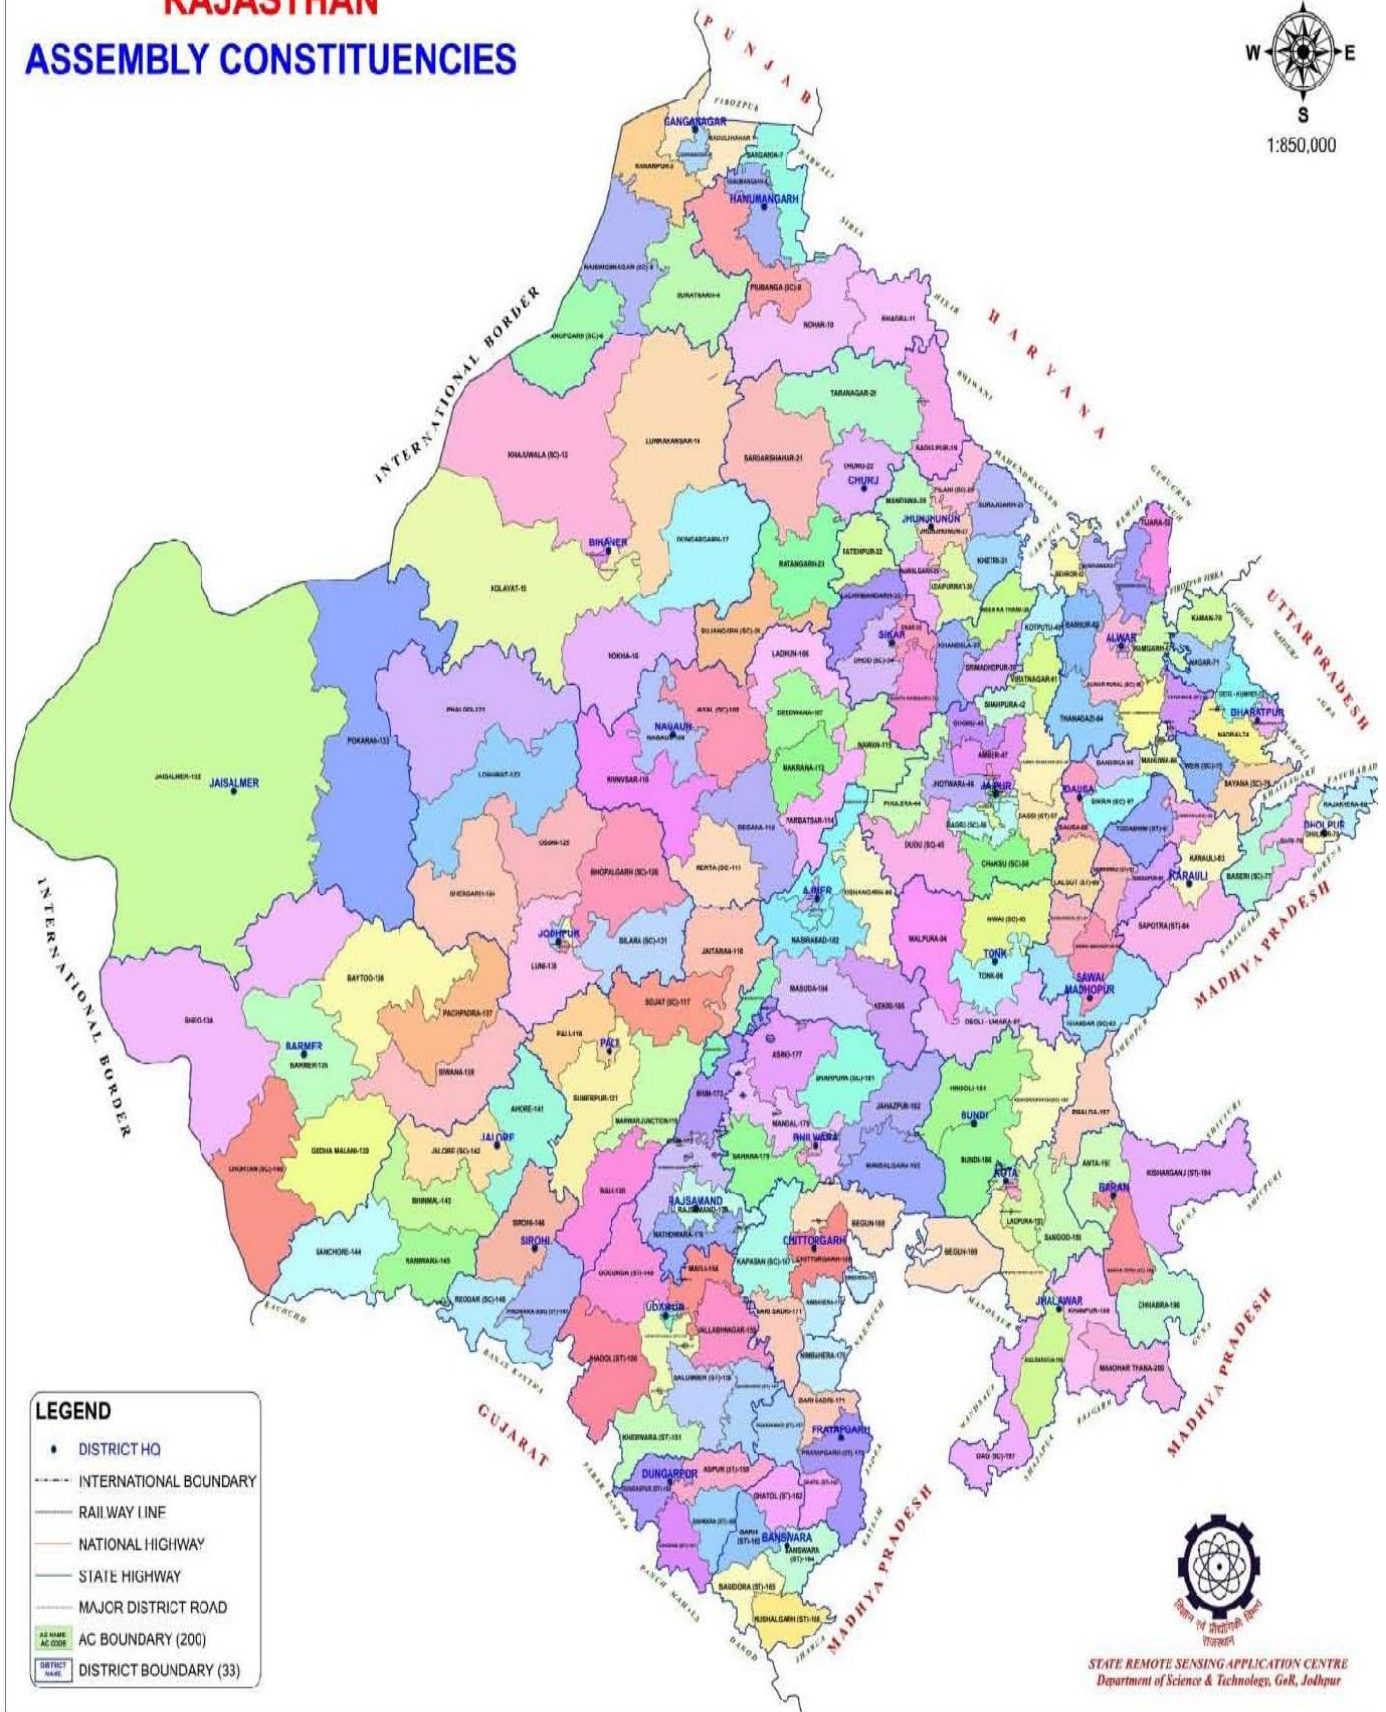

Rajasthan Assembly Constituencies Map

RAJASTHAN ASSEMBLY CONSTITUENCIES

LEGEND

- DISTRICT HQ
- INTERNATIONAL BOUNDARY
- RAIL WAY LINE
- NATIONAL HIGHWAY
- STATE HIGHWAY
- MAJOR DISTRICT ROAD
- AC BOUNDARY (200)
- DISTRICT BOUNDARY (33)

STATE REMOTE SENSING APPLICATION CENTRE
Department of Science & Technology, GeR, Jodhpur

Electors as on Final Electoral Roll-2022 (Published on 05.01.2022)

1	No. of Districts	33		
2	No. of Parliamentary Constituencies	25		
3	No. of Assembly Constituencies	200		
4	No. of Rajya Sabha Seats	10		
Sr. No	Particulars	Male	Female	Total
1	Projected Population as on 01.01.2022	41110333	38897333	80007667
2	Electors as per Draft Roll w.r.t. 01.01.2022 publish on 01.11.2021	25812564	23707489	49520053
3	Addition (Form 6 accepted)	1003163	983051	1986214
4	Total Deletion	282940	280305	563245
5	Net Addition	720223	702746	1422969
6	Percentage of addition	2.79	2.96	2.87
7	Total elector in Final Roll w.r.t. 01.01.2022 Publish on 05.01.2022	26532787	24410235	50943022
8	EPIC holder	50942817(100%)		
9	PER	50943022 (100%)		
10	EP Ratio	As per Roll		As per Census
		637		650
11	Gender Ratio	920		946
		Urban	Rural	Total
12	No. of Polling Station	9899	42163	52062
13	No. of Polling Station location	4957	31185	36142
14	No. of Location having more than one PS	Urban	Rural	Total
	i 1PS	2014	21775	23789
	ii 2PS	1727	8058	9785
	iii 3PS	704	1177	1881
	iv 4PS	328	144	472
	v 5 & More PS	128	32	160
	vi 6 & More PS (only in Urban)	55	-	55
15	Service Voters	143465		
16	Total Elector	50943022		